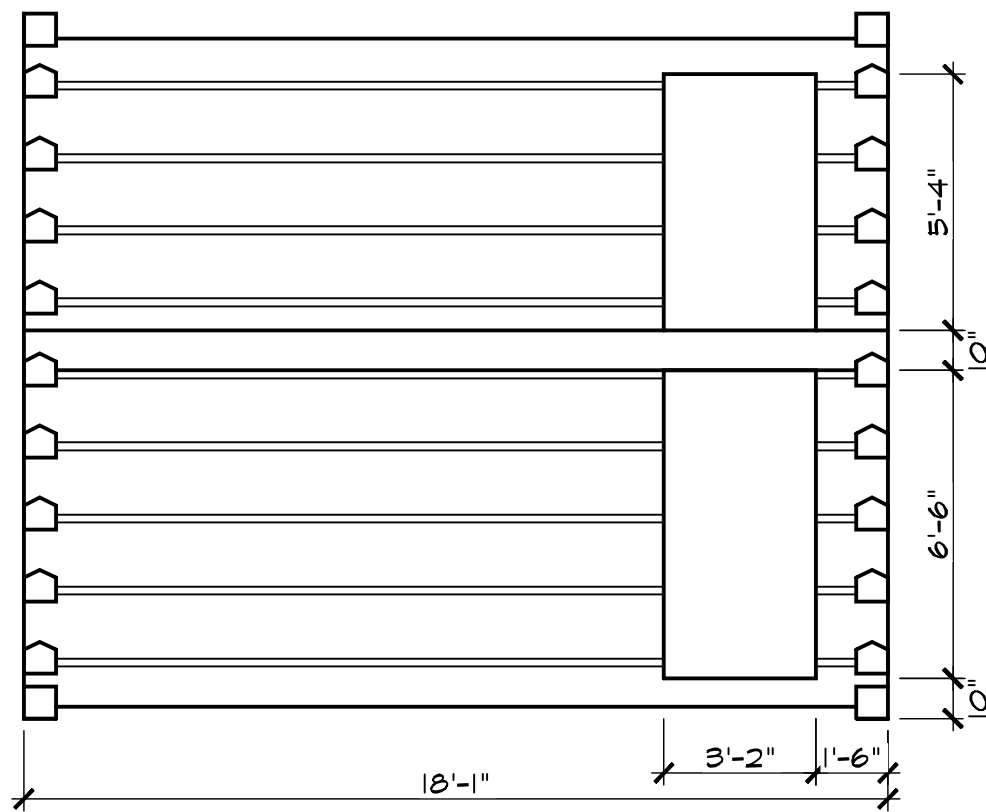

VIEW FROM TROT
ELEVATION **E**
N.T.S. **A6**