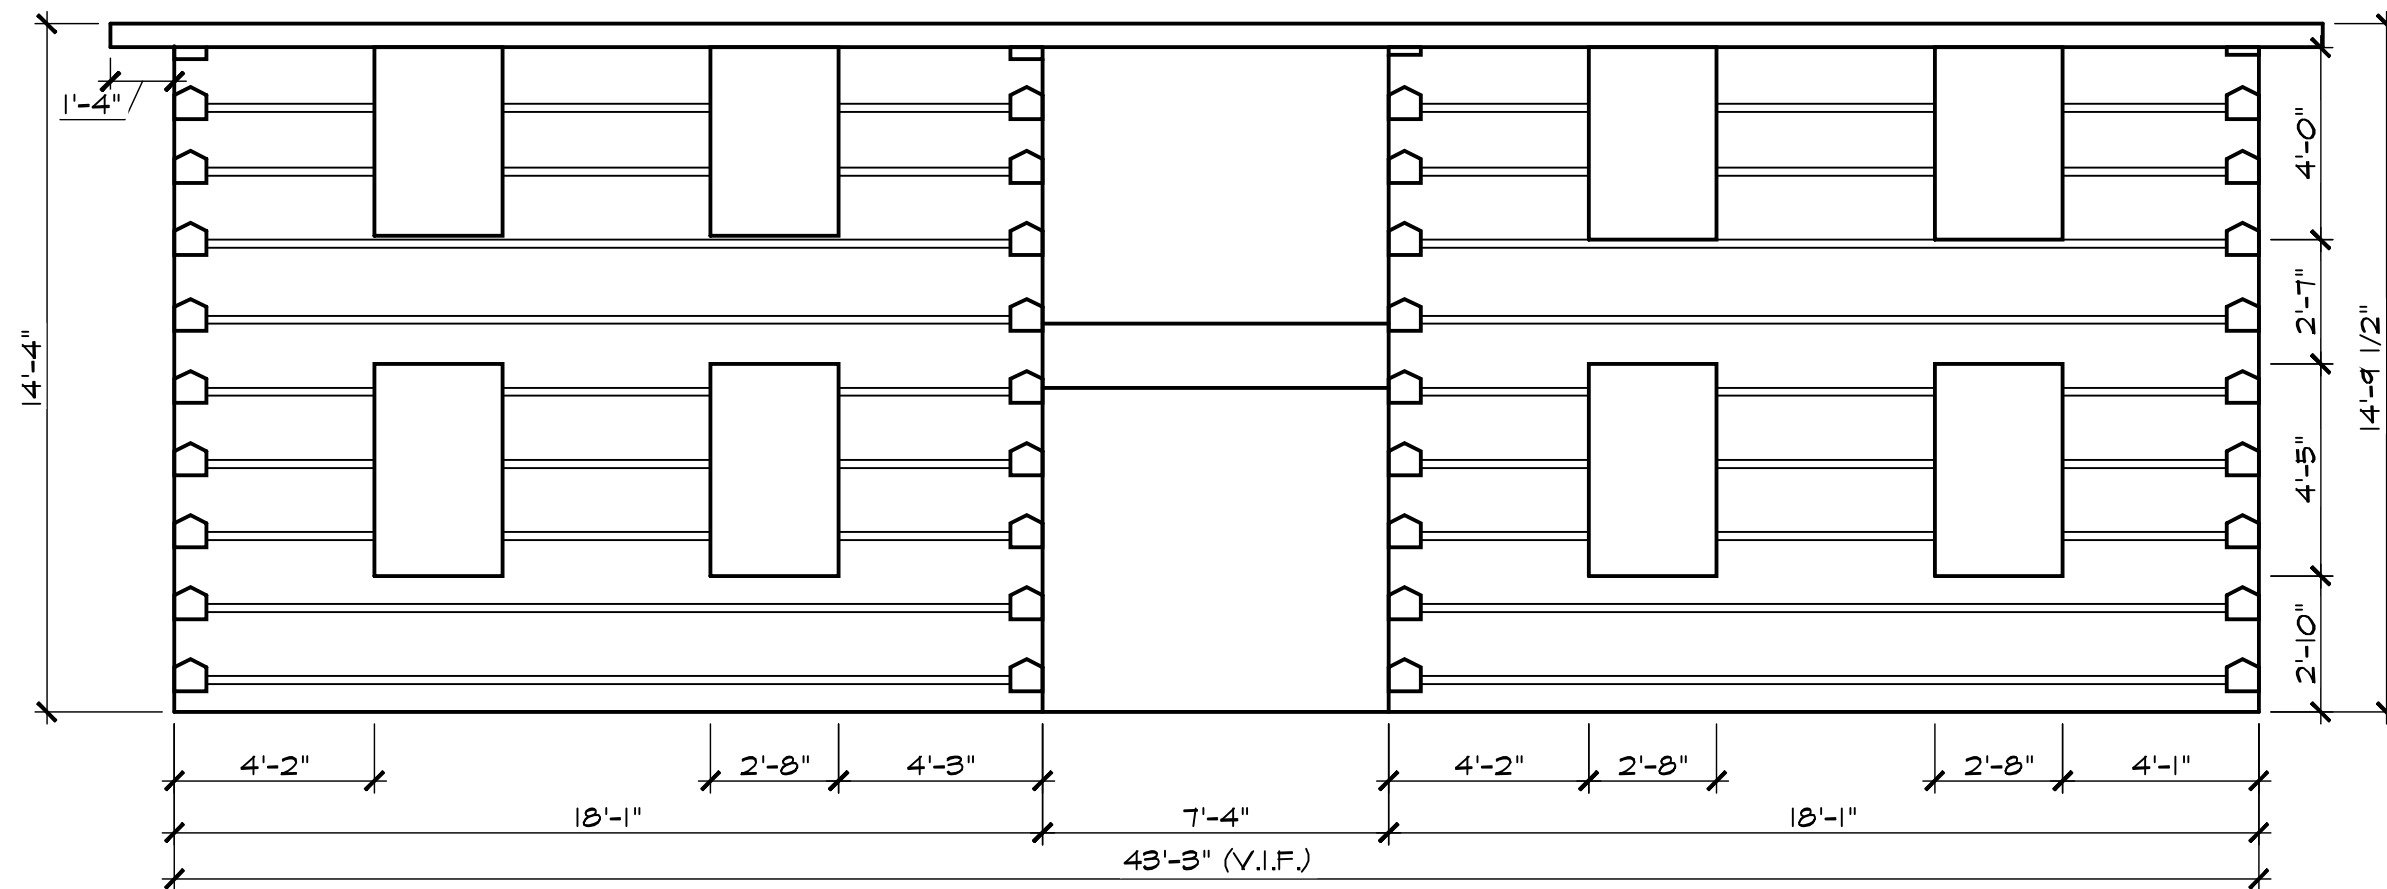

**FIRST FLOOR PLAN**  
N.T.S.

**AI**

18'x43' DOG TROT CABIN  
**Antique American**  
**LOG CABINS**  
 BARNEY GRUESER: OWNER  
 7581 ANGEL RIDGE RD.  
 ATHENS, OHIO 45701  
 www.antiquelogcabins.com  
 (t) (740) 593-5882

**SECOND FLOOR PLAN**  
N.T.S.

A2

18'x43' DOG TROT CABIN  
**Antique American**  
**LOG CABINS**

BARNEY GRUESER: OWNER  
7581 ANGEL RIDGE RD.  
ATHENS, OHIO 45701  
www.antiquelogcabins.com  
(t) (740) 593-5882

VIEW FROM TROT  
ELEVATION **E**  
N.T.S. **A6**

VIEW FROM TROT  
ELEVATION **F**  
N.T.S. **A6**

**A6**

18'x43' DOG TROT CABIN  
**Antique American**  
**LOG CABINS**

BARNEY GRUESER: OWNER  
7581 ANGEL RIDGE RD.  
ATHENS, OHIO 45701  
www.antiquelogcabins.com  
(t) (740) 593-5882