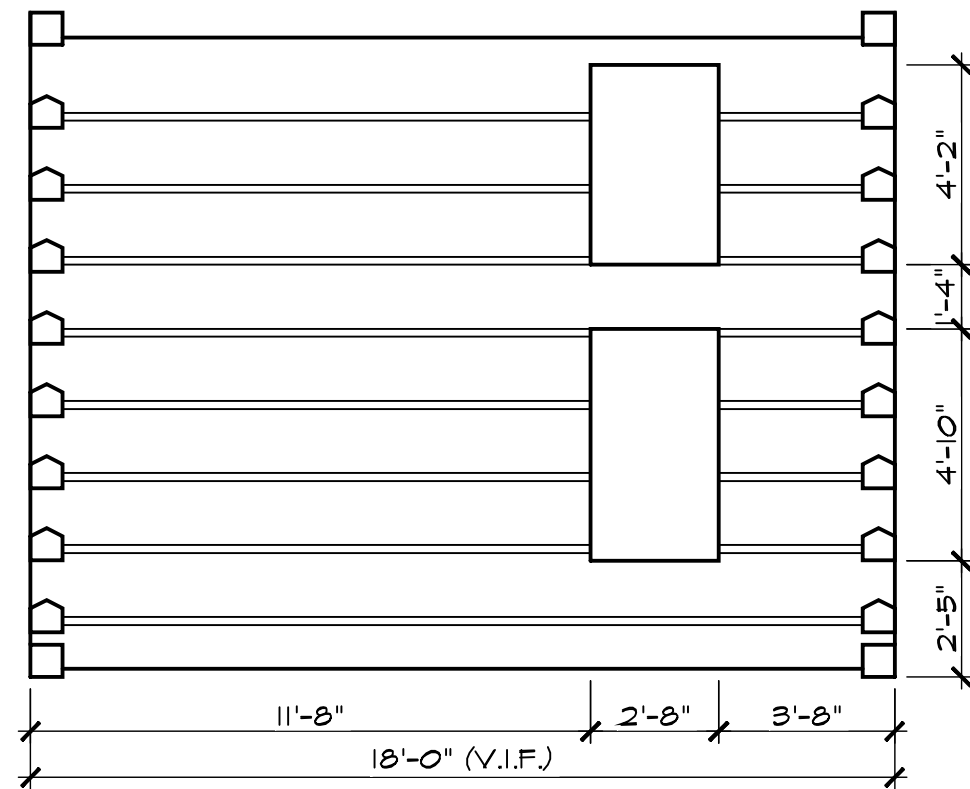

LEFT SIDE
ELEVATION B
N.T.S. A4