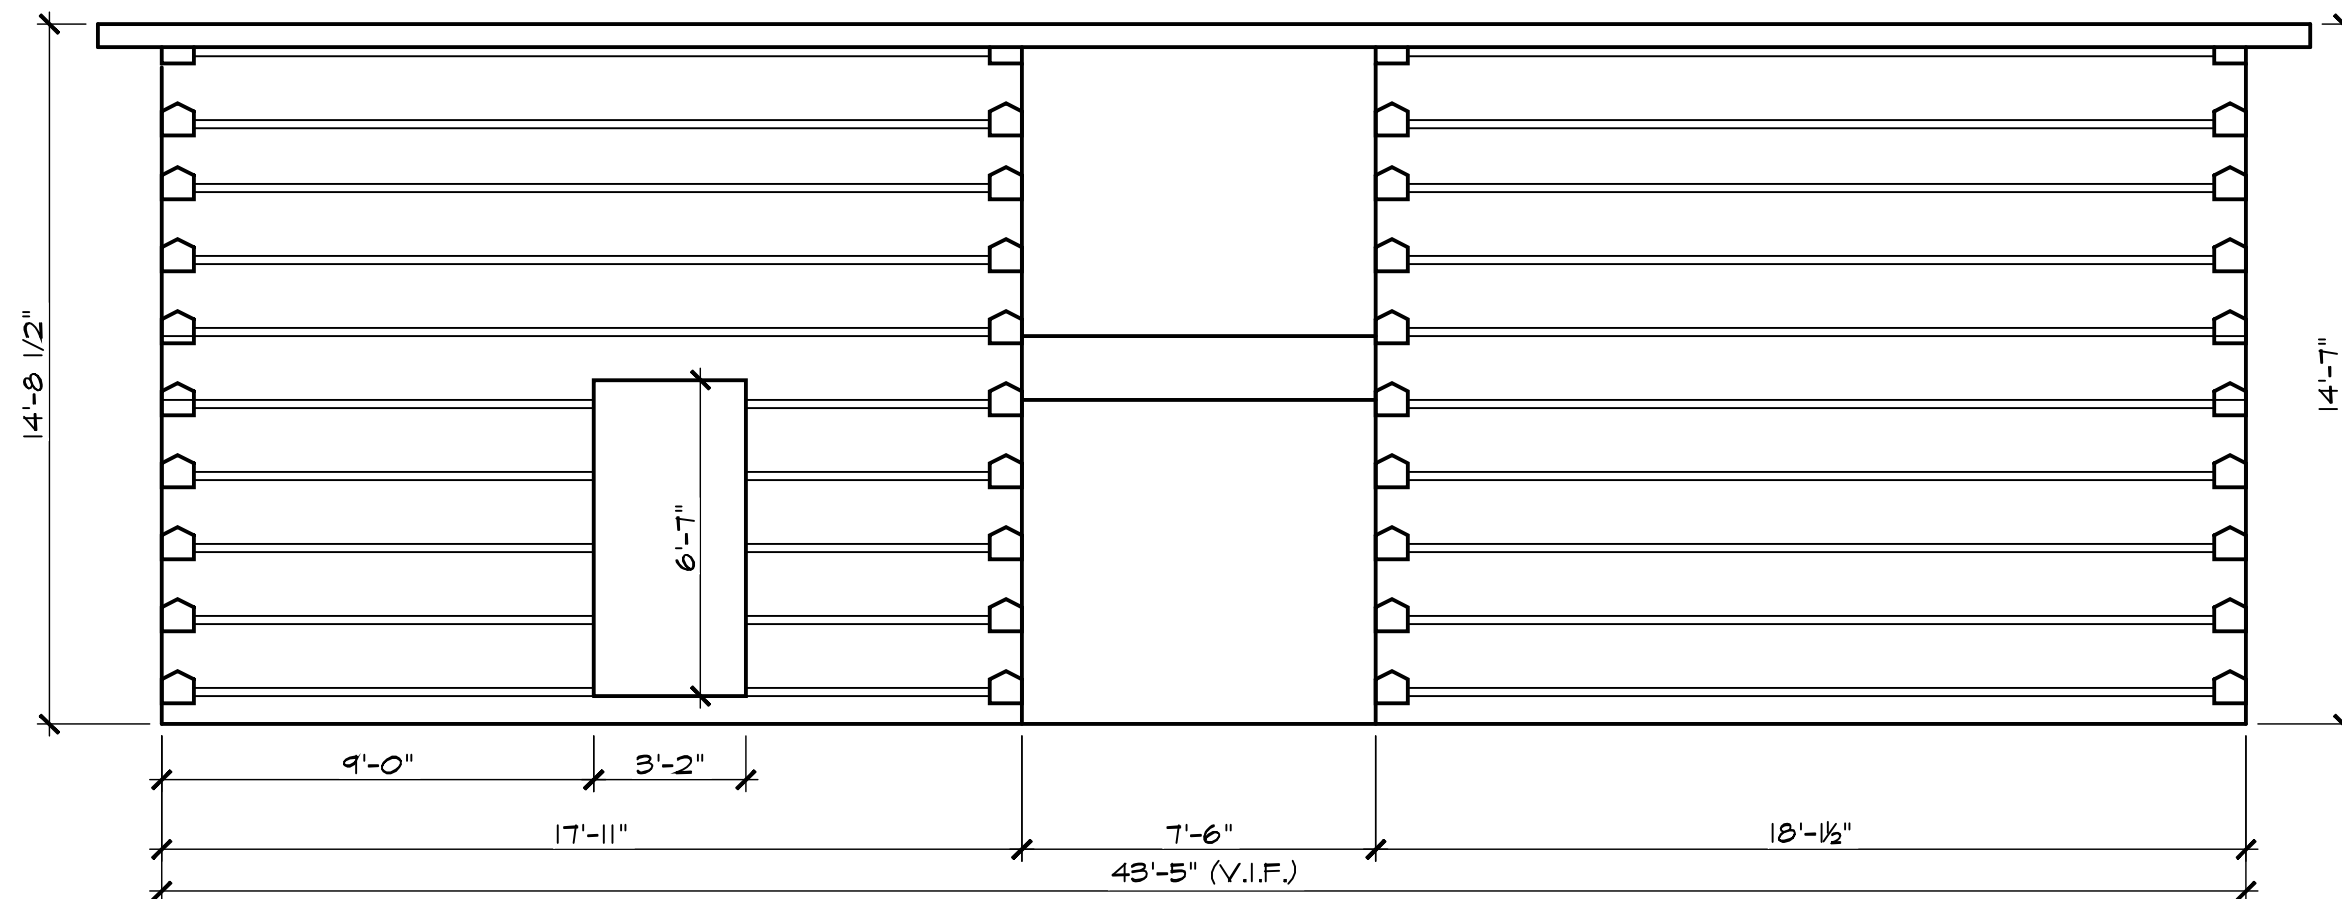

LEFT SIDE  
ELEVATION B  
N.T.S. A4

RIGHT SIDE  
ELEVATION D  
N.T.S. A4

A4

18'x43' DOG TROT CABIN  
**Antique American**  
**LOG CABINS**

BARNEY GRUESER: OWNER  
7581 ANGEL RIDGE RD.  
ATHENS, OHIO 45701  
www.antiquelogcabins.com  
(t) (740) 593-5882