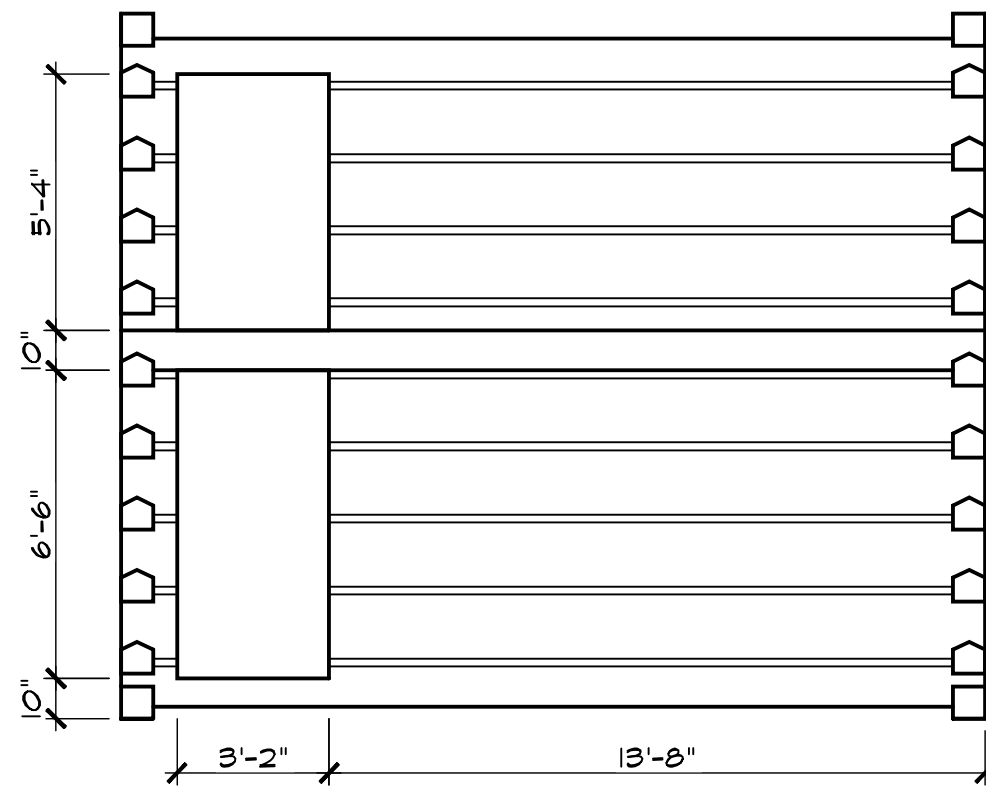

VIEW FROM TROT  
ELEVATION **E**  
N.T.S. **A6**

VIEW FROM TROT  
ELEVATION **F**  
N.T.S. **A6**

**A6**

18'x43' DOG TROT CABIN  
**Antique American**  
**LOG CABINS**

BARNEY GRUESER: OWNER  
7581 ANGEL RIDGE RD.  
ATHENS, OHIO 45701  
www.antiquelogcabins.com  
(t) (740) 593-5882