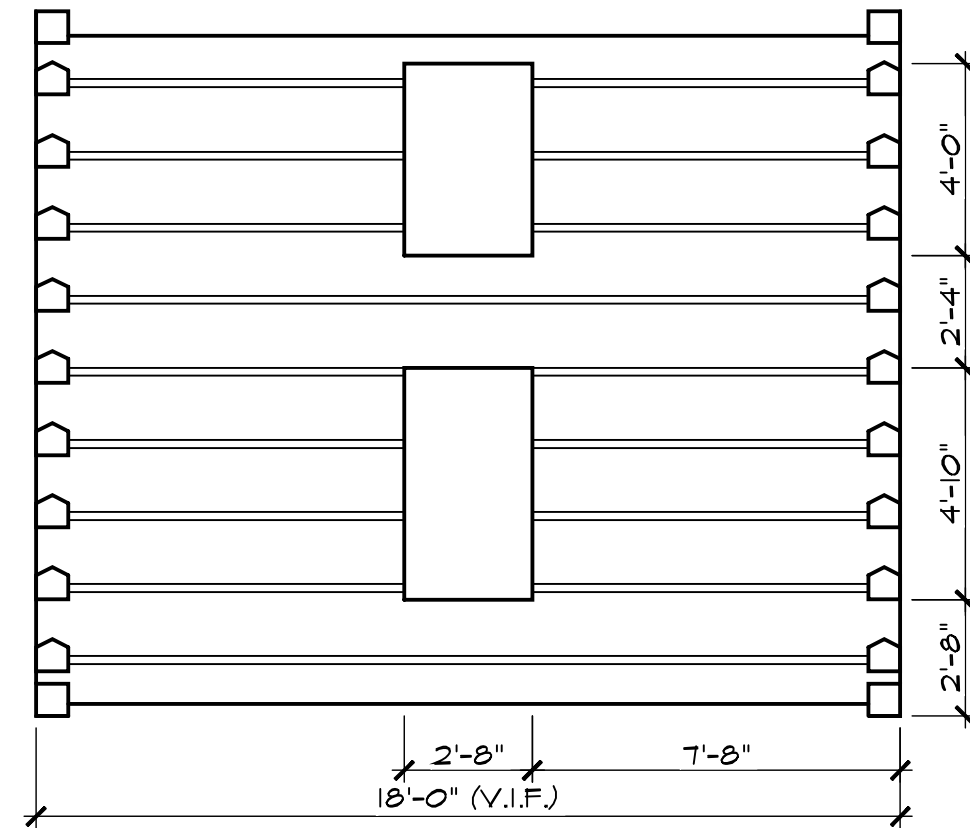

LEFT SIDE  
ELEVATION B  
N.T.S. A4

RIGHT SIDE  
ELEVATION D  
N.T.S. A4

A4

18'x43' DOG TROT CABIN  
**Antique American**  
**LOG CABINS**

BARNEY GRUESER: OWNER  
7581 ANGEL RIDGE RD.  
ATHENS, OHIO 45701  
www.antiquelogcabins.com  
(t) (740) 593-5882