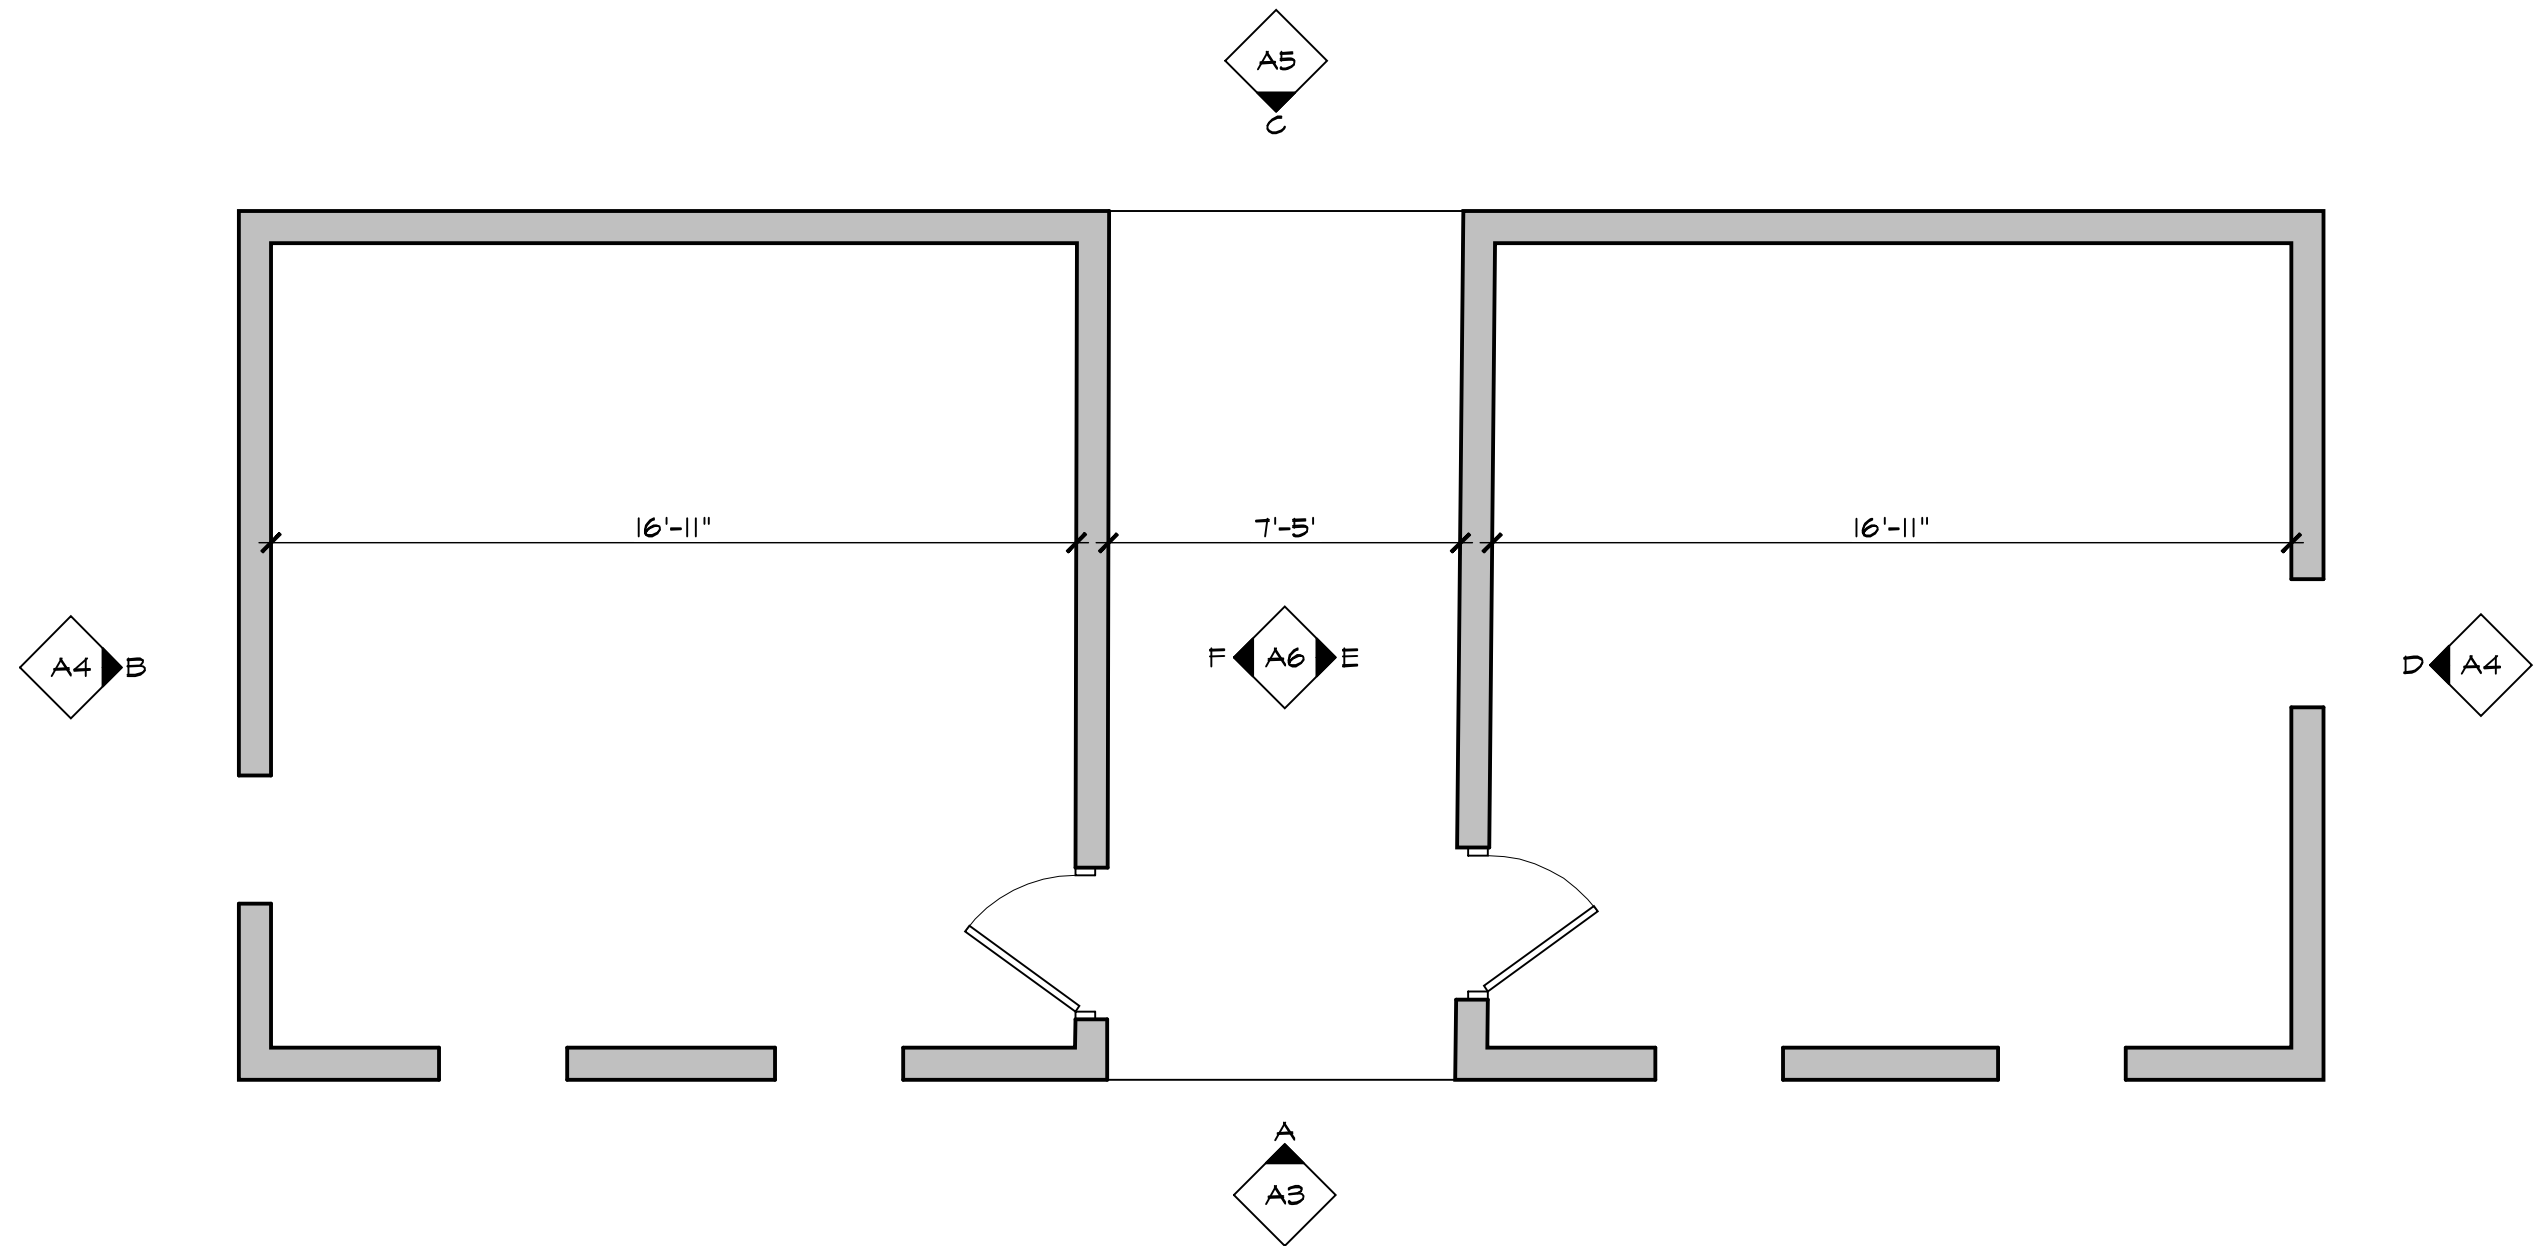

**FIRST FLOOR PLAN**  
N.T.S.

**AI**

18'x43' DOG TROT CABIN  
**Antique American**  
**LOG CABINS**  
 BARNEY GRUESER: OWNER  
 7581 ANGEL RIDGE RD.  
 ATHENS, OHIO 45701  
 www.antiquelogcabins.com  
 (t) (740) 593-5882

**SECOND FLOOR PLAN**  
N.T.S.

A2

18'x43' DOG TROT CABIN  
**Antique American**  
**LOG CABINS**

BARNEY GRUESER: OWNER  
7581 ANGEL RIDGE RD.  
ATHENS, OHIO 45701  
www.antiquelogcabins.com  
(t) (740) 593-5882

LEFT SIDE  
ELEVATION B  
N.T.S. A4

RIGHT SIDE  
ELEVATION D  
N.T.S. A4

A4

18'x43' DOG TROT CABIN  
**Antique American**  
**LOG CABINS**

BARNEY GRUESER: OWNER  
7581 ANGEL RIDGE RD.  
ATHENS, OHIO 45701  
www.antiquelogcabins.com  
(t) (740) 593-5882

VIEW FROM TROT  
ELEVATION **E**  
N.T.S. **A6**

VIEW FROM TROT  
ELEVATION **F**  
N.T.S. **A6**

**A6**

18'x43' DOG TROT CABIN  
**Antique American**  
**LOG CABINS**

BARNEY GRUESER: OWNER  
7581 ANGEL RIDGE RD.  
ATHENS, OHIO 45701  
www.antiquelogcabins.com  
(t) (740) 593-5882