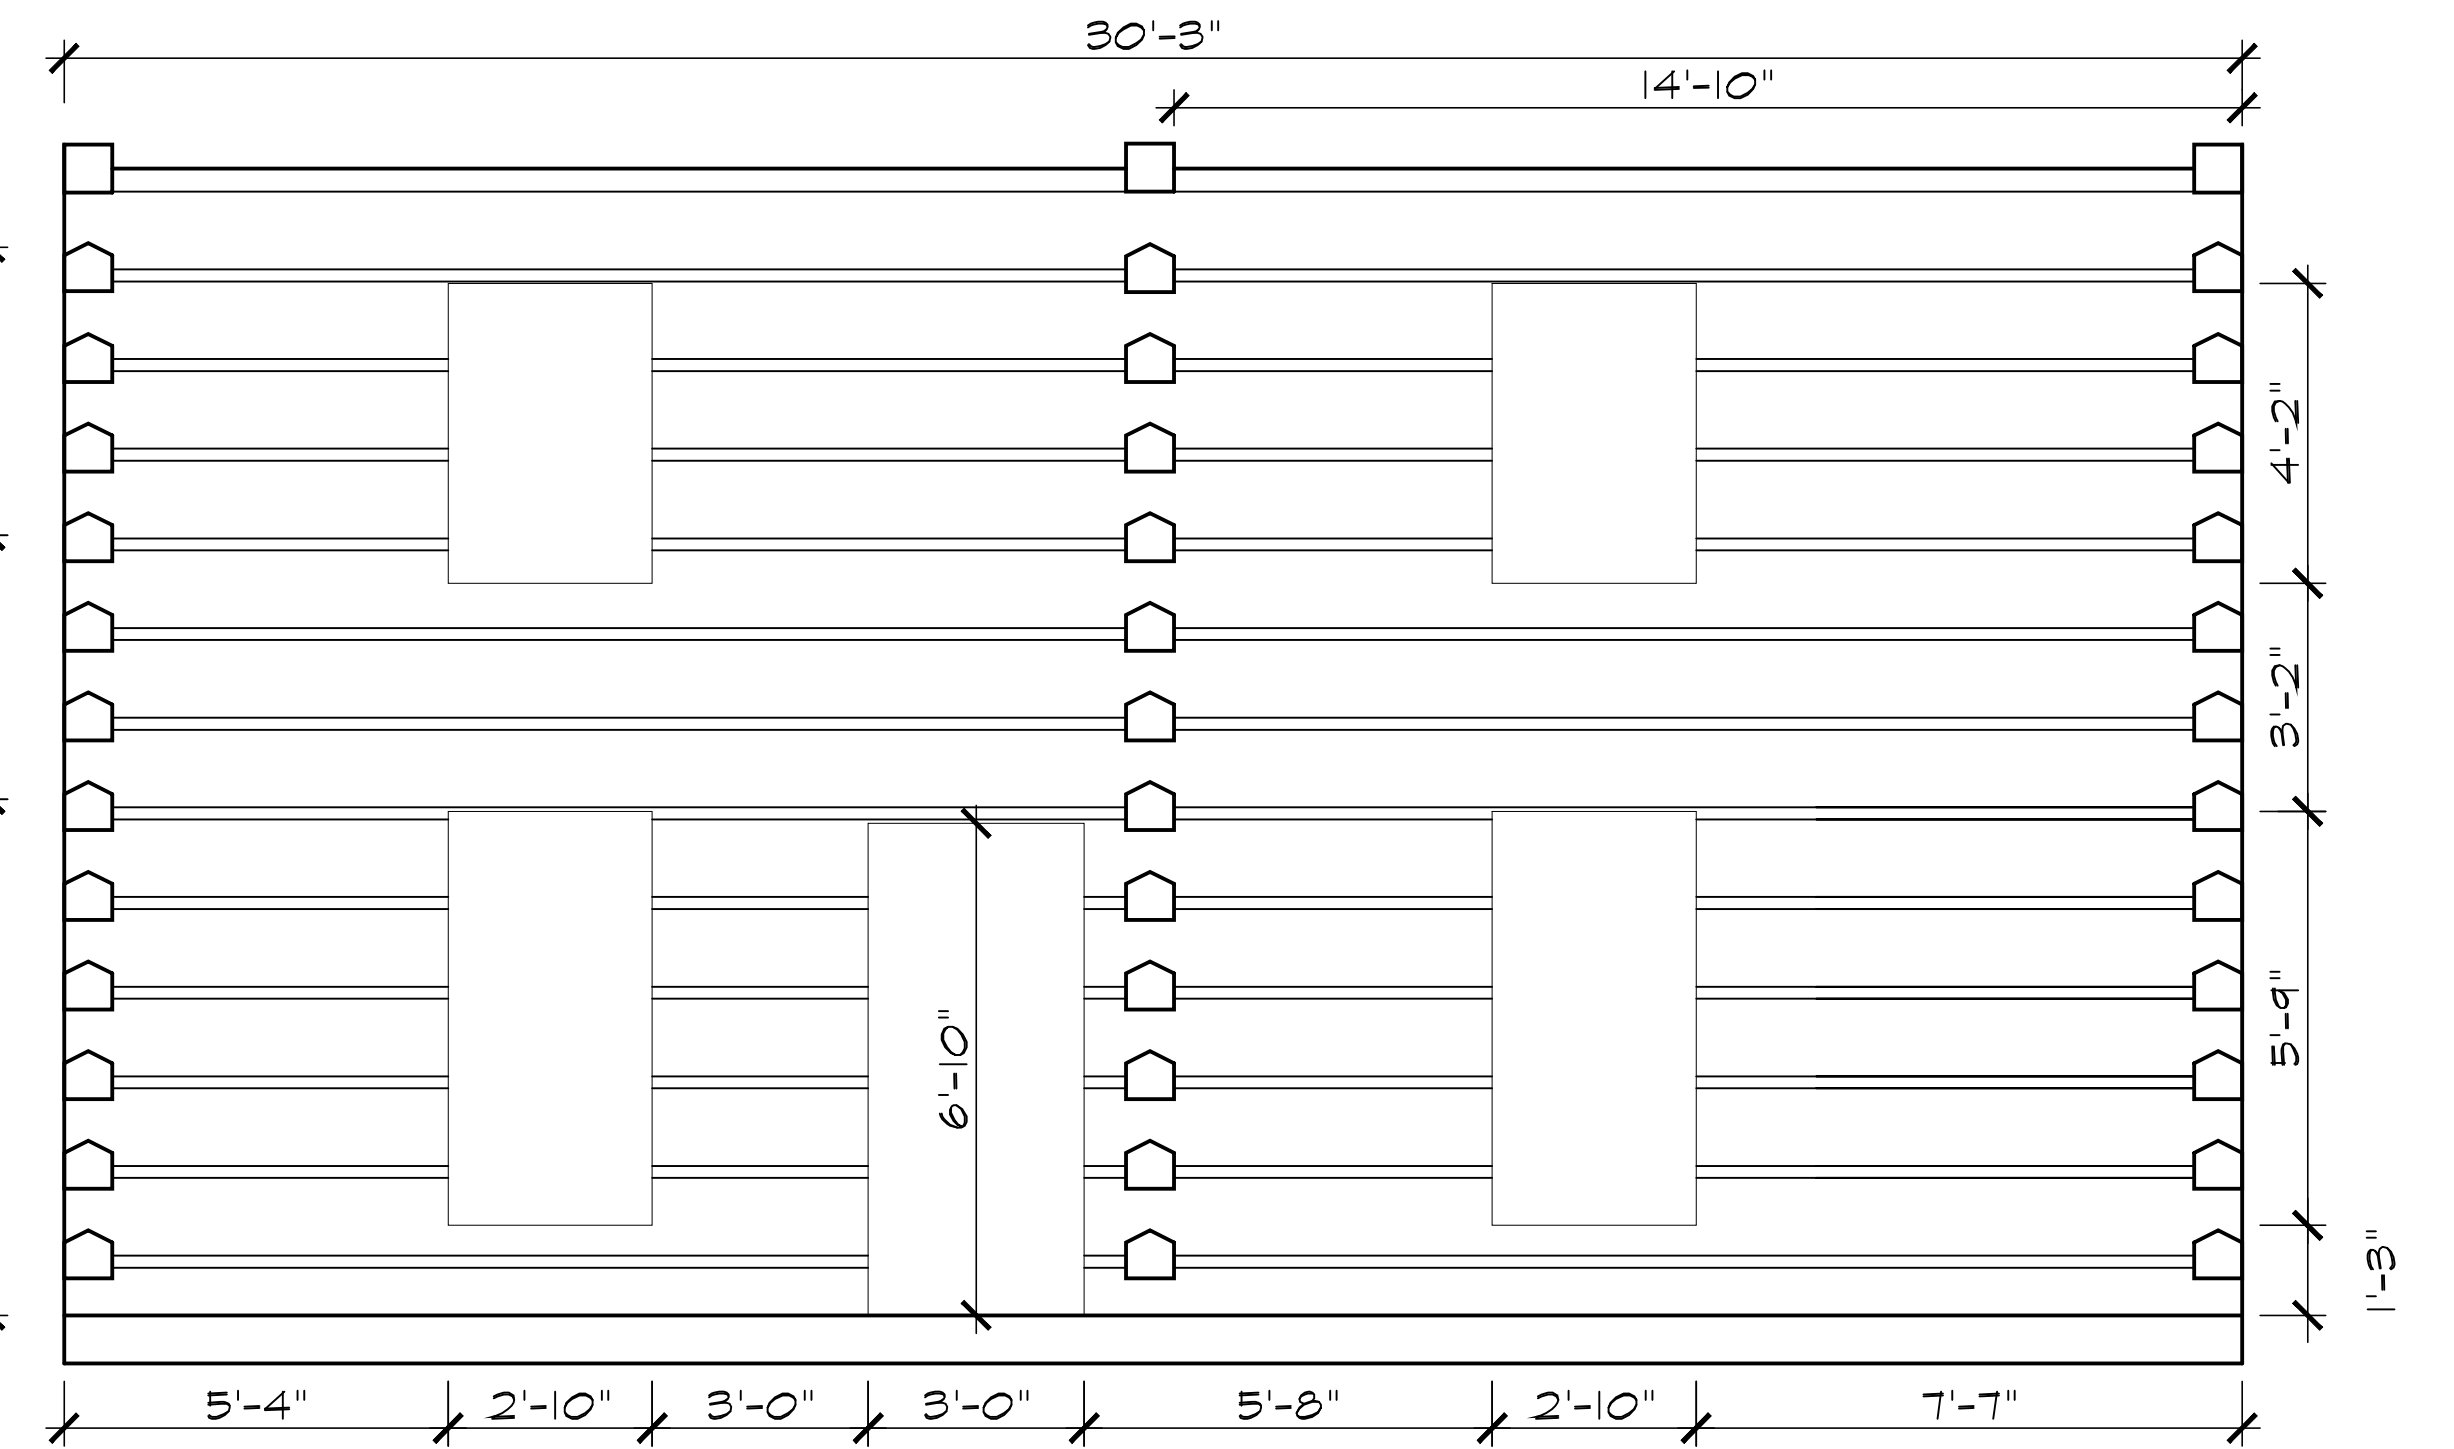

**LEFT
ELEVATION**
3/8" = 1'-0"

**BACK
ELEVATION**
3/8" = 1'-0"

**FRONT
ELEVATION**
3/8" = 1'-0"

**RIGHT
ELEVATION**
3/8" = 1'-0"

**BACK
ELEVATION W/CHANGES**
3/8" = 1'-0"

AA
18'x30' WAKATOMIKA CABIN
Antique American
LOG CABINS
BARNEY GRUESER, OWNER
7561 ANGEL RIDGE RD.
ATHENS, OHIO 45701
www.antiqueamericanlogcabins.com
(t) (740) 593-5882