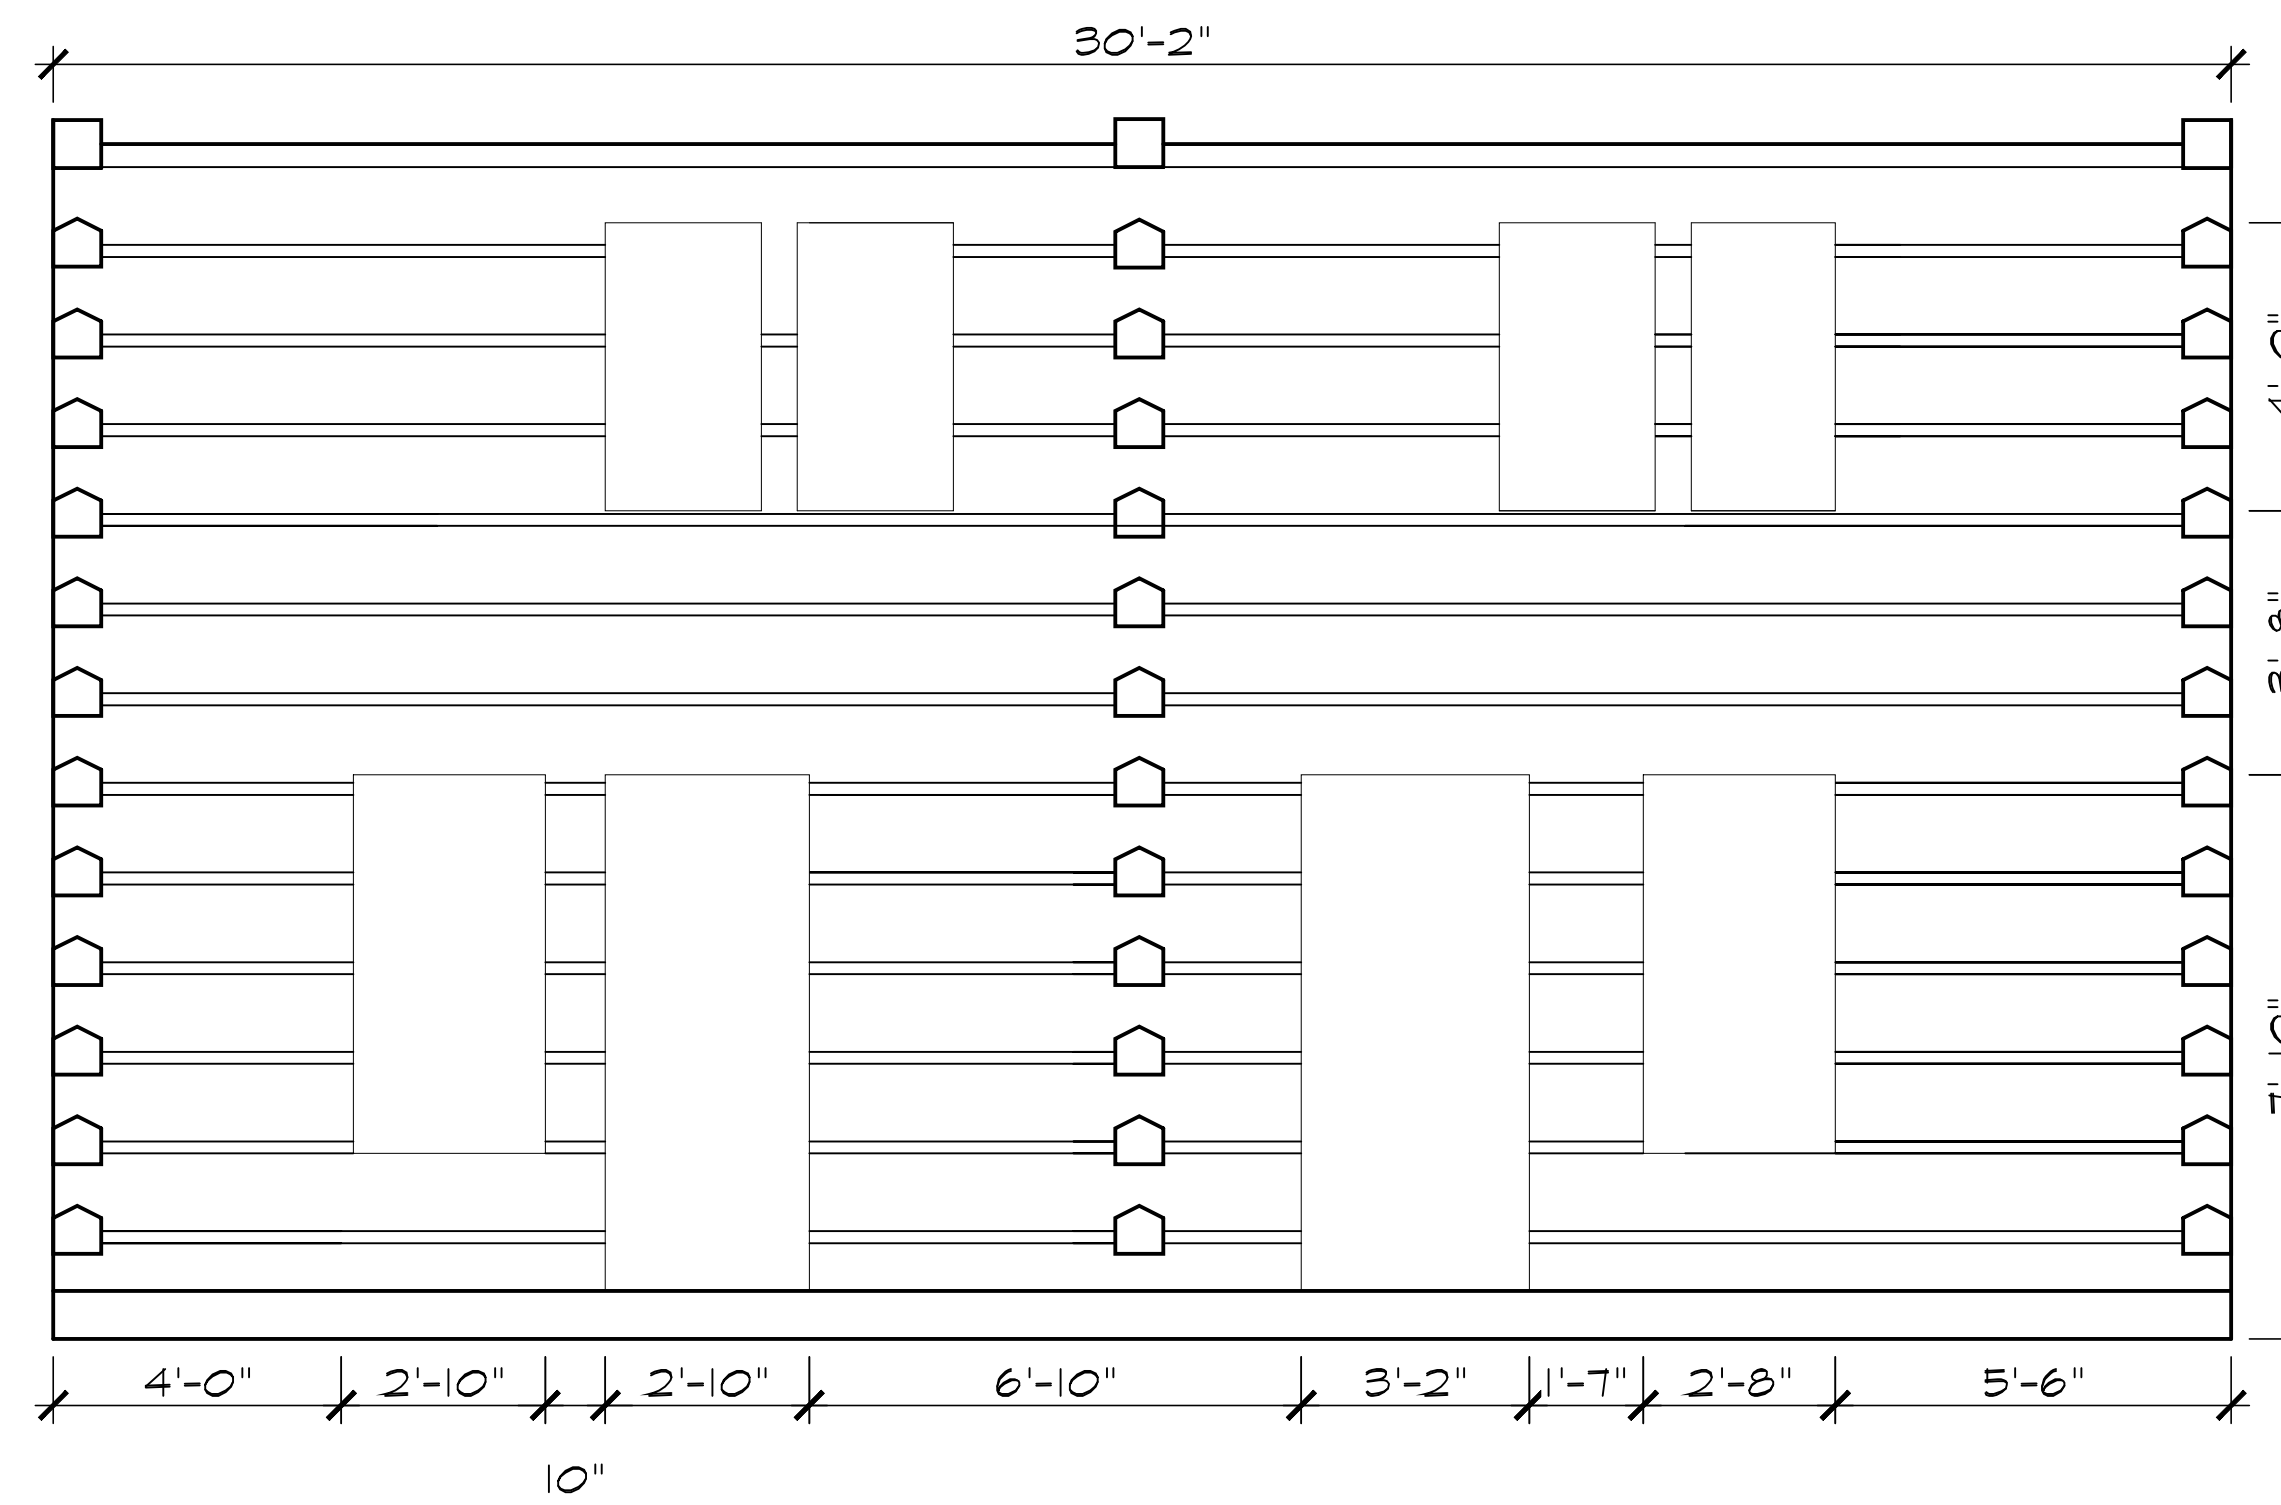

**LEFT
ELEVATION**
3/8" = 1'-0"

**BACK
ELEVATION**
3/8" = 1'-0"

**FRONT
ELEVATION**
3/8" = 1'-0"

**RIGHT
ELEVATION**
3/8" = 1'-0"

**BACK
ELEVATION W/CHANGES**
3/8" = 1'-0"

AA
18'x30' WAKATOMIKA CABIN
Antique American
LOG CABINS
BARNEY GRUESER, OWNER
7561 ANGEL RIDGE RD.
ATHENS, OHIO 45701
www.antiqueamericanlogcabins.com
(t) (740) 593-5882