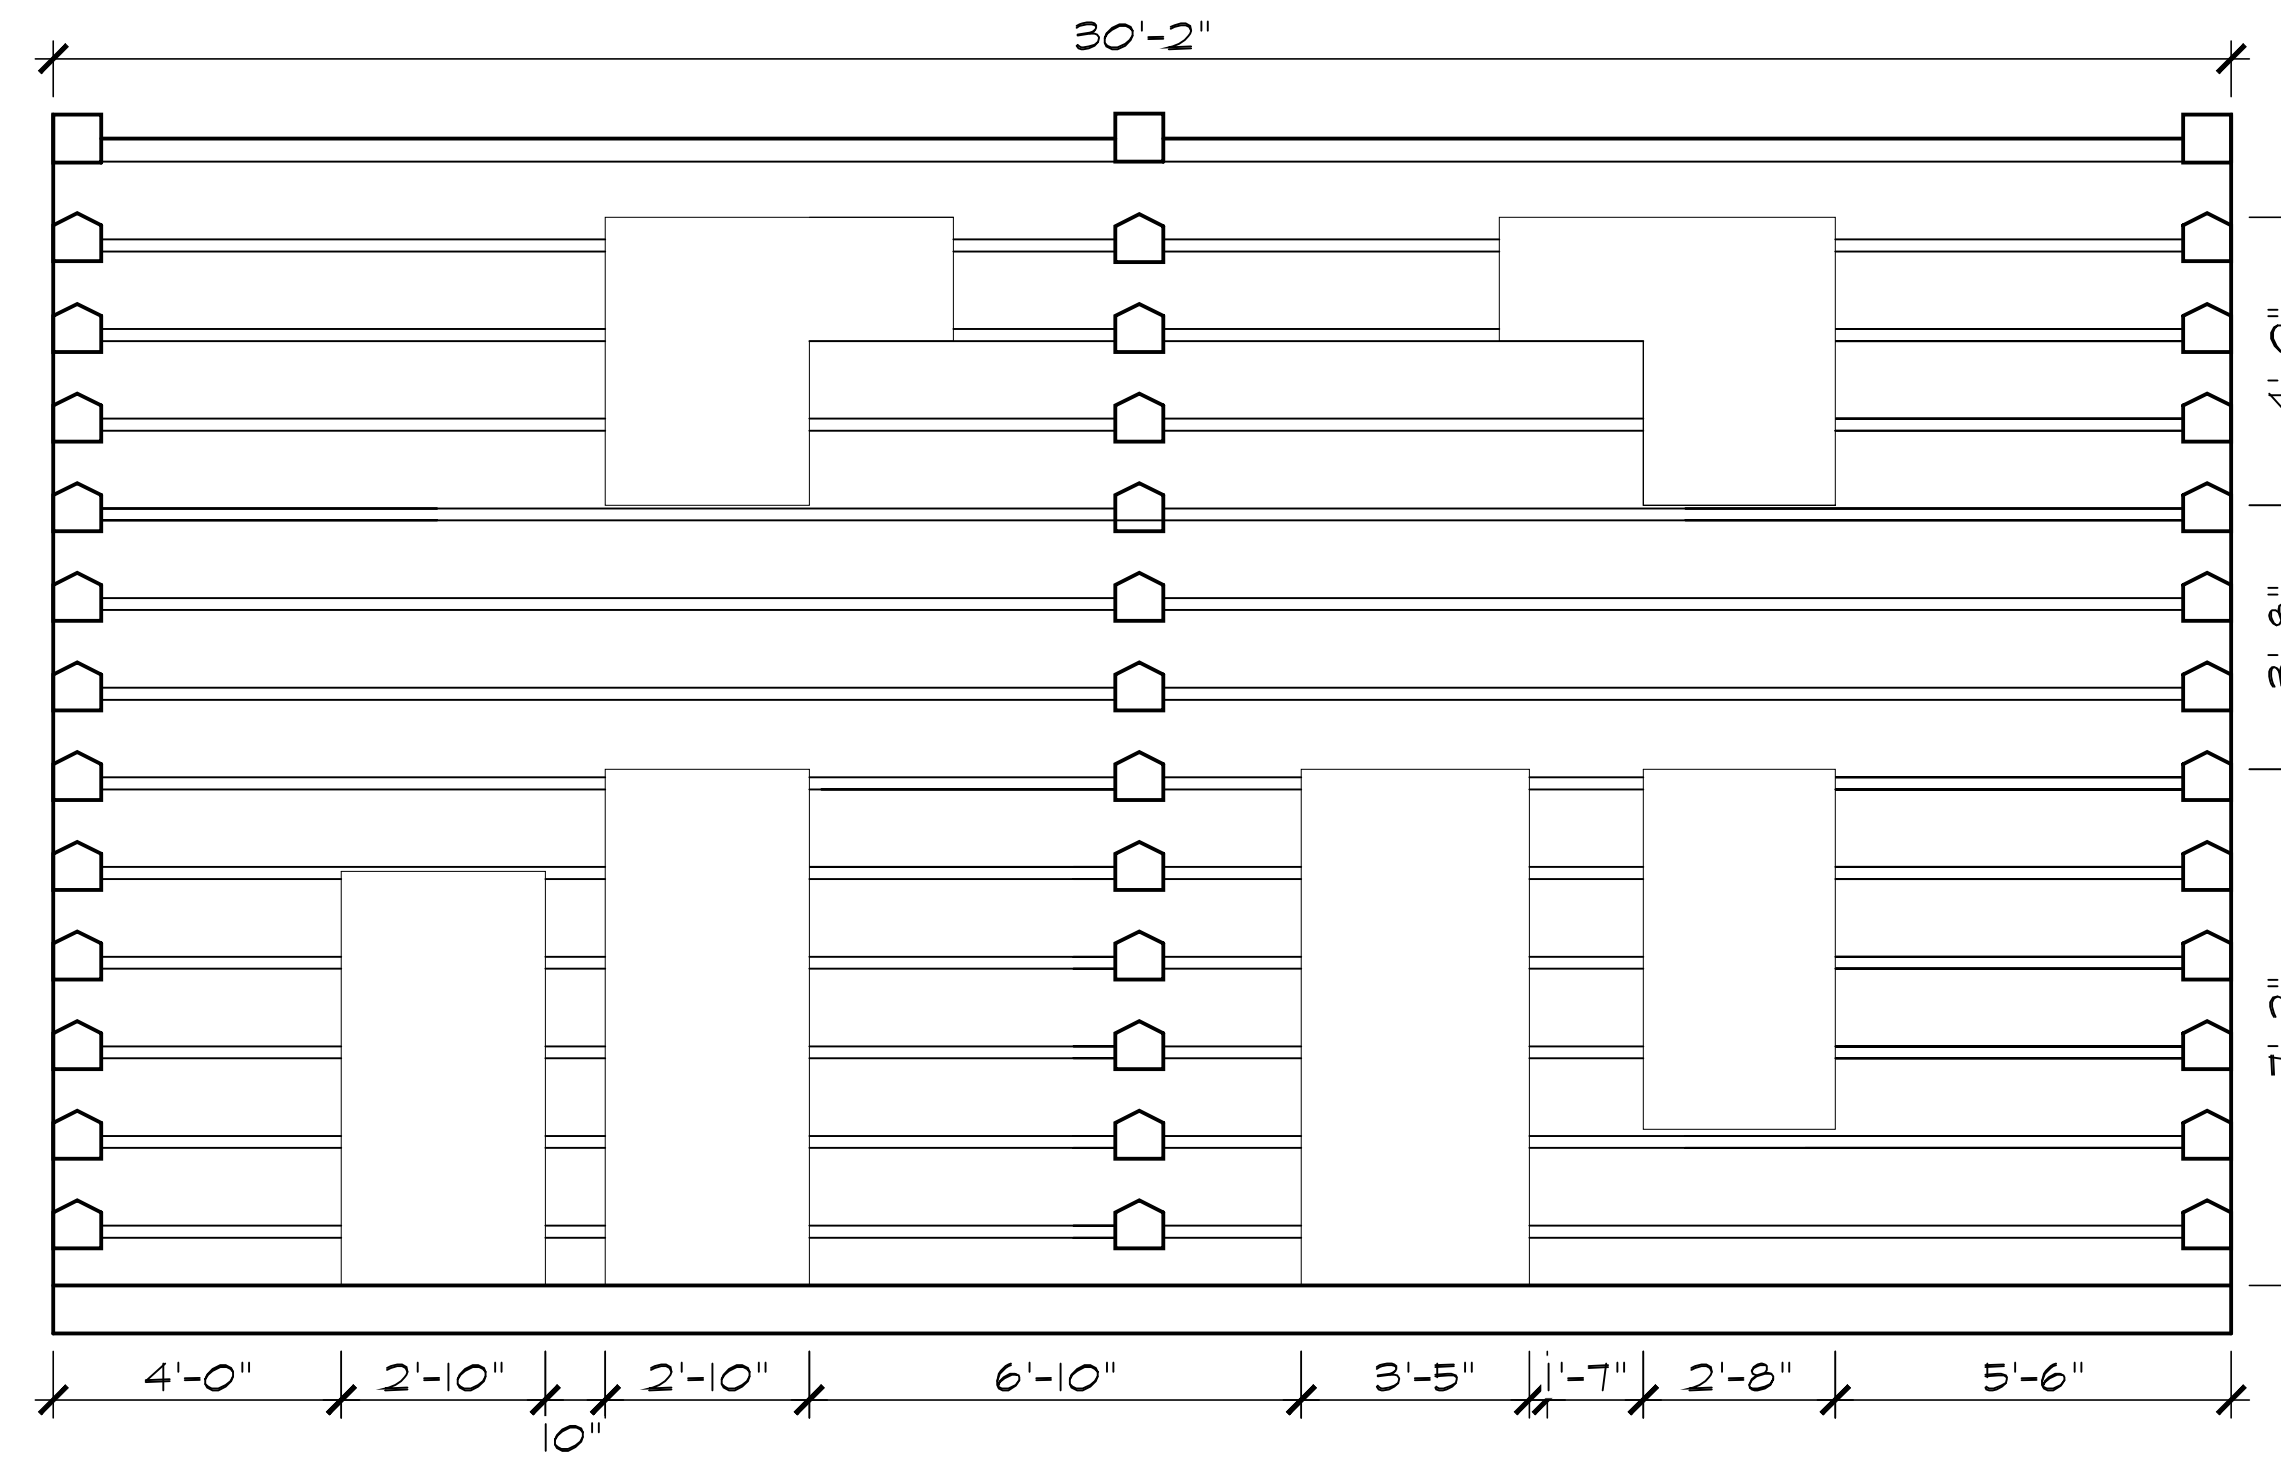

**LEFT
ELEVATION**
3/8" = 1'-0"

**BACK
ELEVATION**
3/8" = 1'-0"

**FRONT
ELEVATION**
3/8" = 1'-0"

**RIGHT
ELEVATION**
3/8" = 1'-0"

**BACK
ELEVATION W/CHANGES**
3/8" = 1'-0"

AA
18'x30' WAKATOMIKA CABIN
Antique American
LOG CABINS
BARNEY GRUESER, OWNER
7561 ANGEL RIDGE RD.
ATHENS, OHIO 45701
www.antiqueamericanlogcabins.com
(t) (740) 593-5882