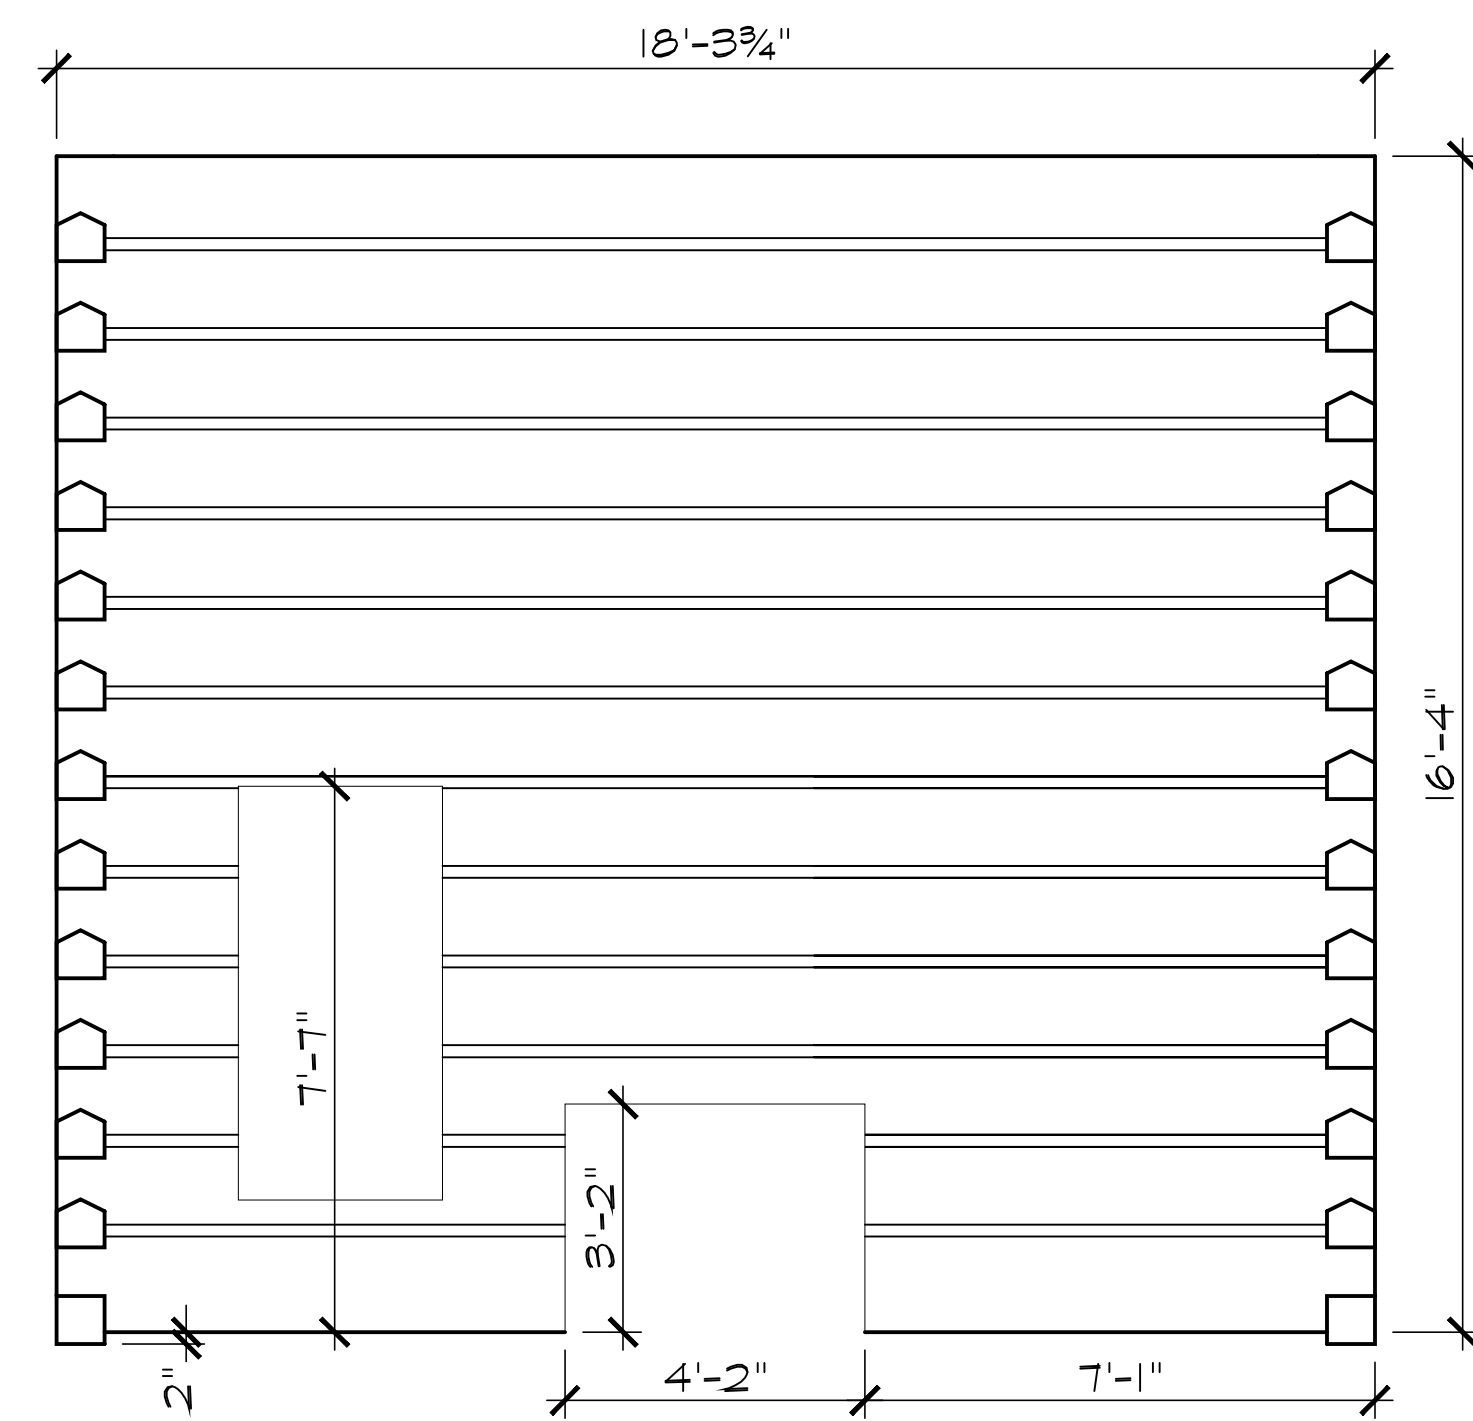

**LEFT
ELEVATION**
3/8" = 1'-0"

**BACK
ELEVATION**
3/8" = 1'-0"

**FRONT
ELEVATION**
3/8" = 1'-0"

**RIGHT
ELEVATION**
3/8" = 1'-0"

**BACK
ELEVATION W/CHANGES**
3/8" = 1'-0"

AA
18'x30' WAKATOMIKA CABIN
Antique American
LOG CABINS
BARNEY GRUESER, OWNER
7561 ANGEL RIDGE RD.
ATHENS, OHIO 45701
www.antiqueamericanlogcabins.com
(t) (740) 593-5882