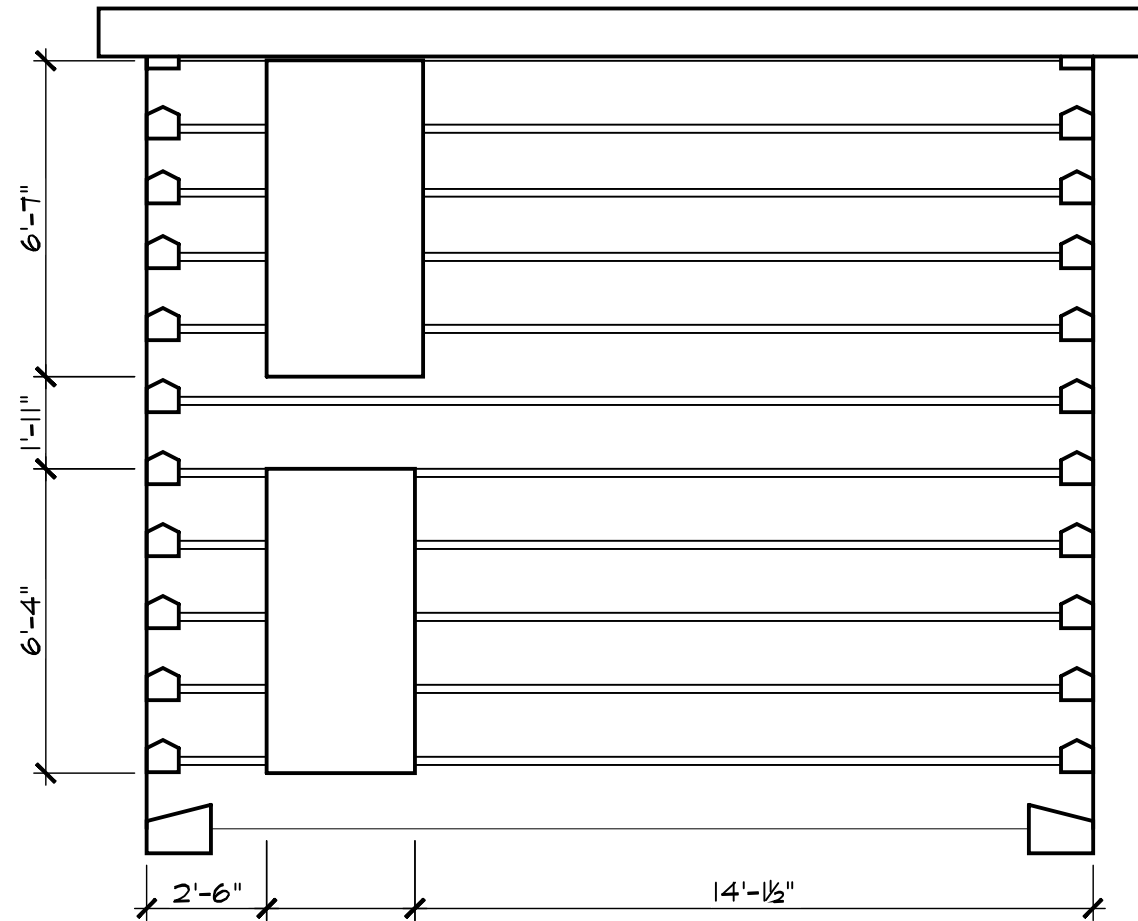

BARNEY GRUESER: OWNER
7581 ANGEL RIDGE RD.
ATHENS, OHIO 45701
www.antiquelogcabins.com
(t) (740) 593-5882

BACK
ELEVATION
N.T.S.

A5

OHIO DOG TROT CABIN
Antique American
LOG CABINS

BARNEY GRUESER: OWNER
7581 ANGEL RIDGE RD.
ATHENS, OHIO 45701
www.antiquelogcabins.com
(t) (740) 593-5882