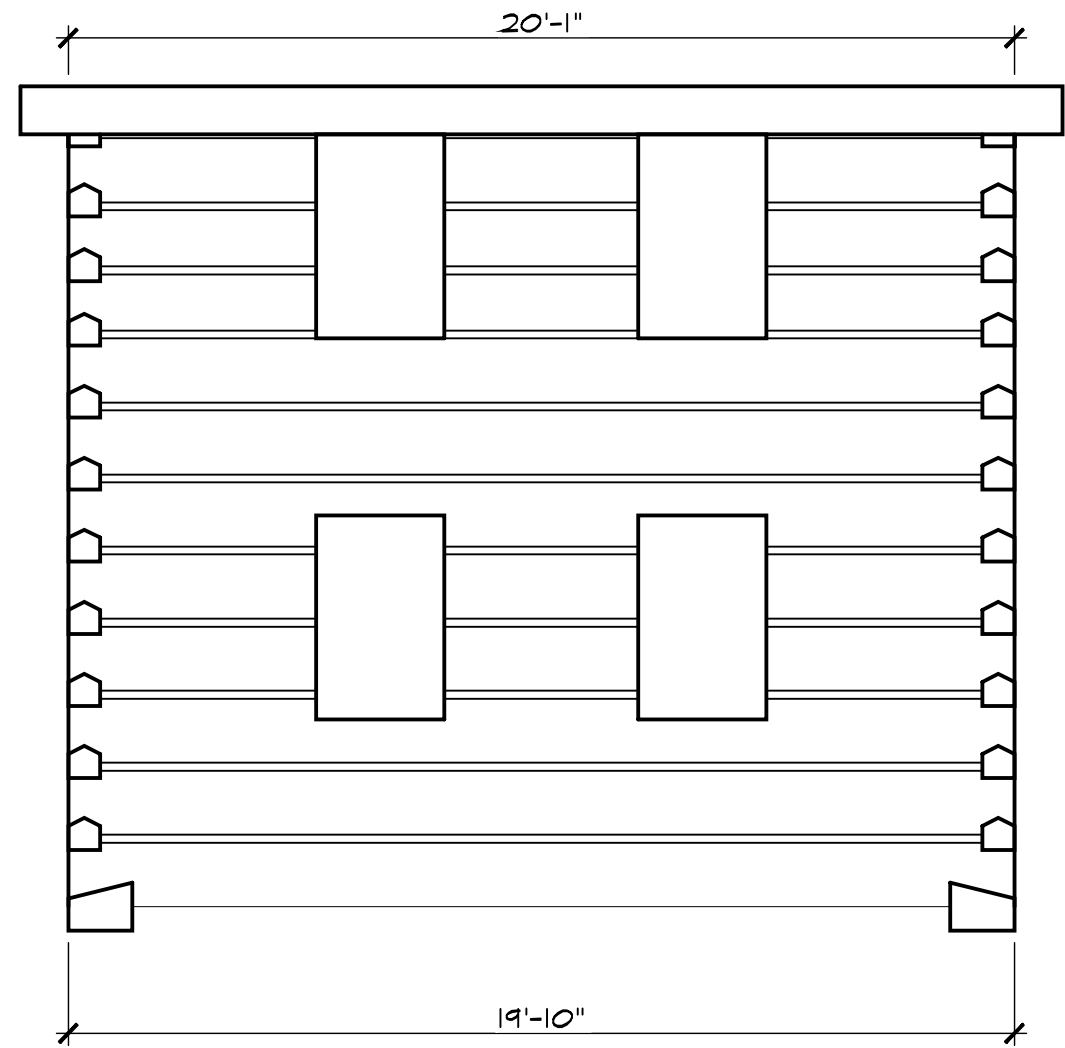

RIGHT SIDE
ELEVATION
N.T.S. D
A4

A4

OHIO DOG TROT CABIN
Antique American
LOG CABINS

BARNEY GRUESER: OWNER
7581 ANGEL RIDGE RD.
ATHENS, OHIO 45701
www.antiquelogcabins.com
(t) (740) 593-5882