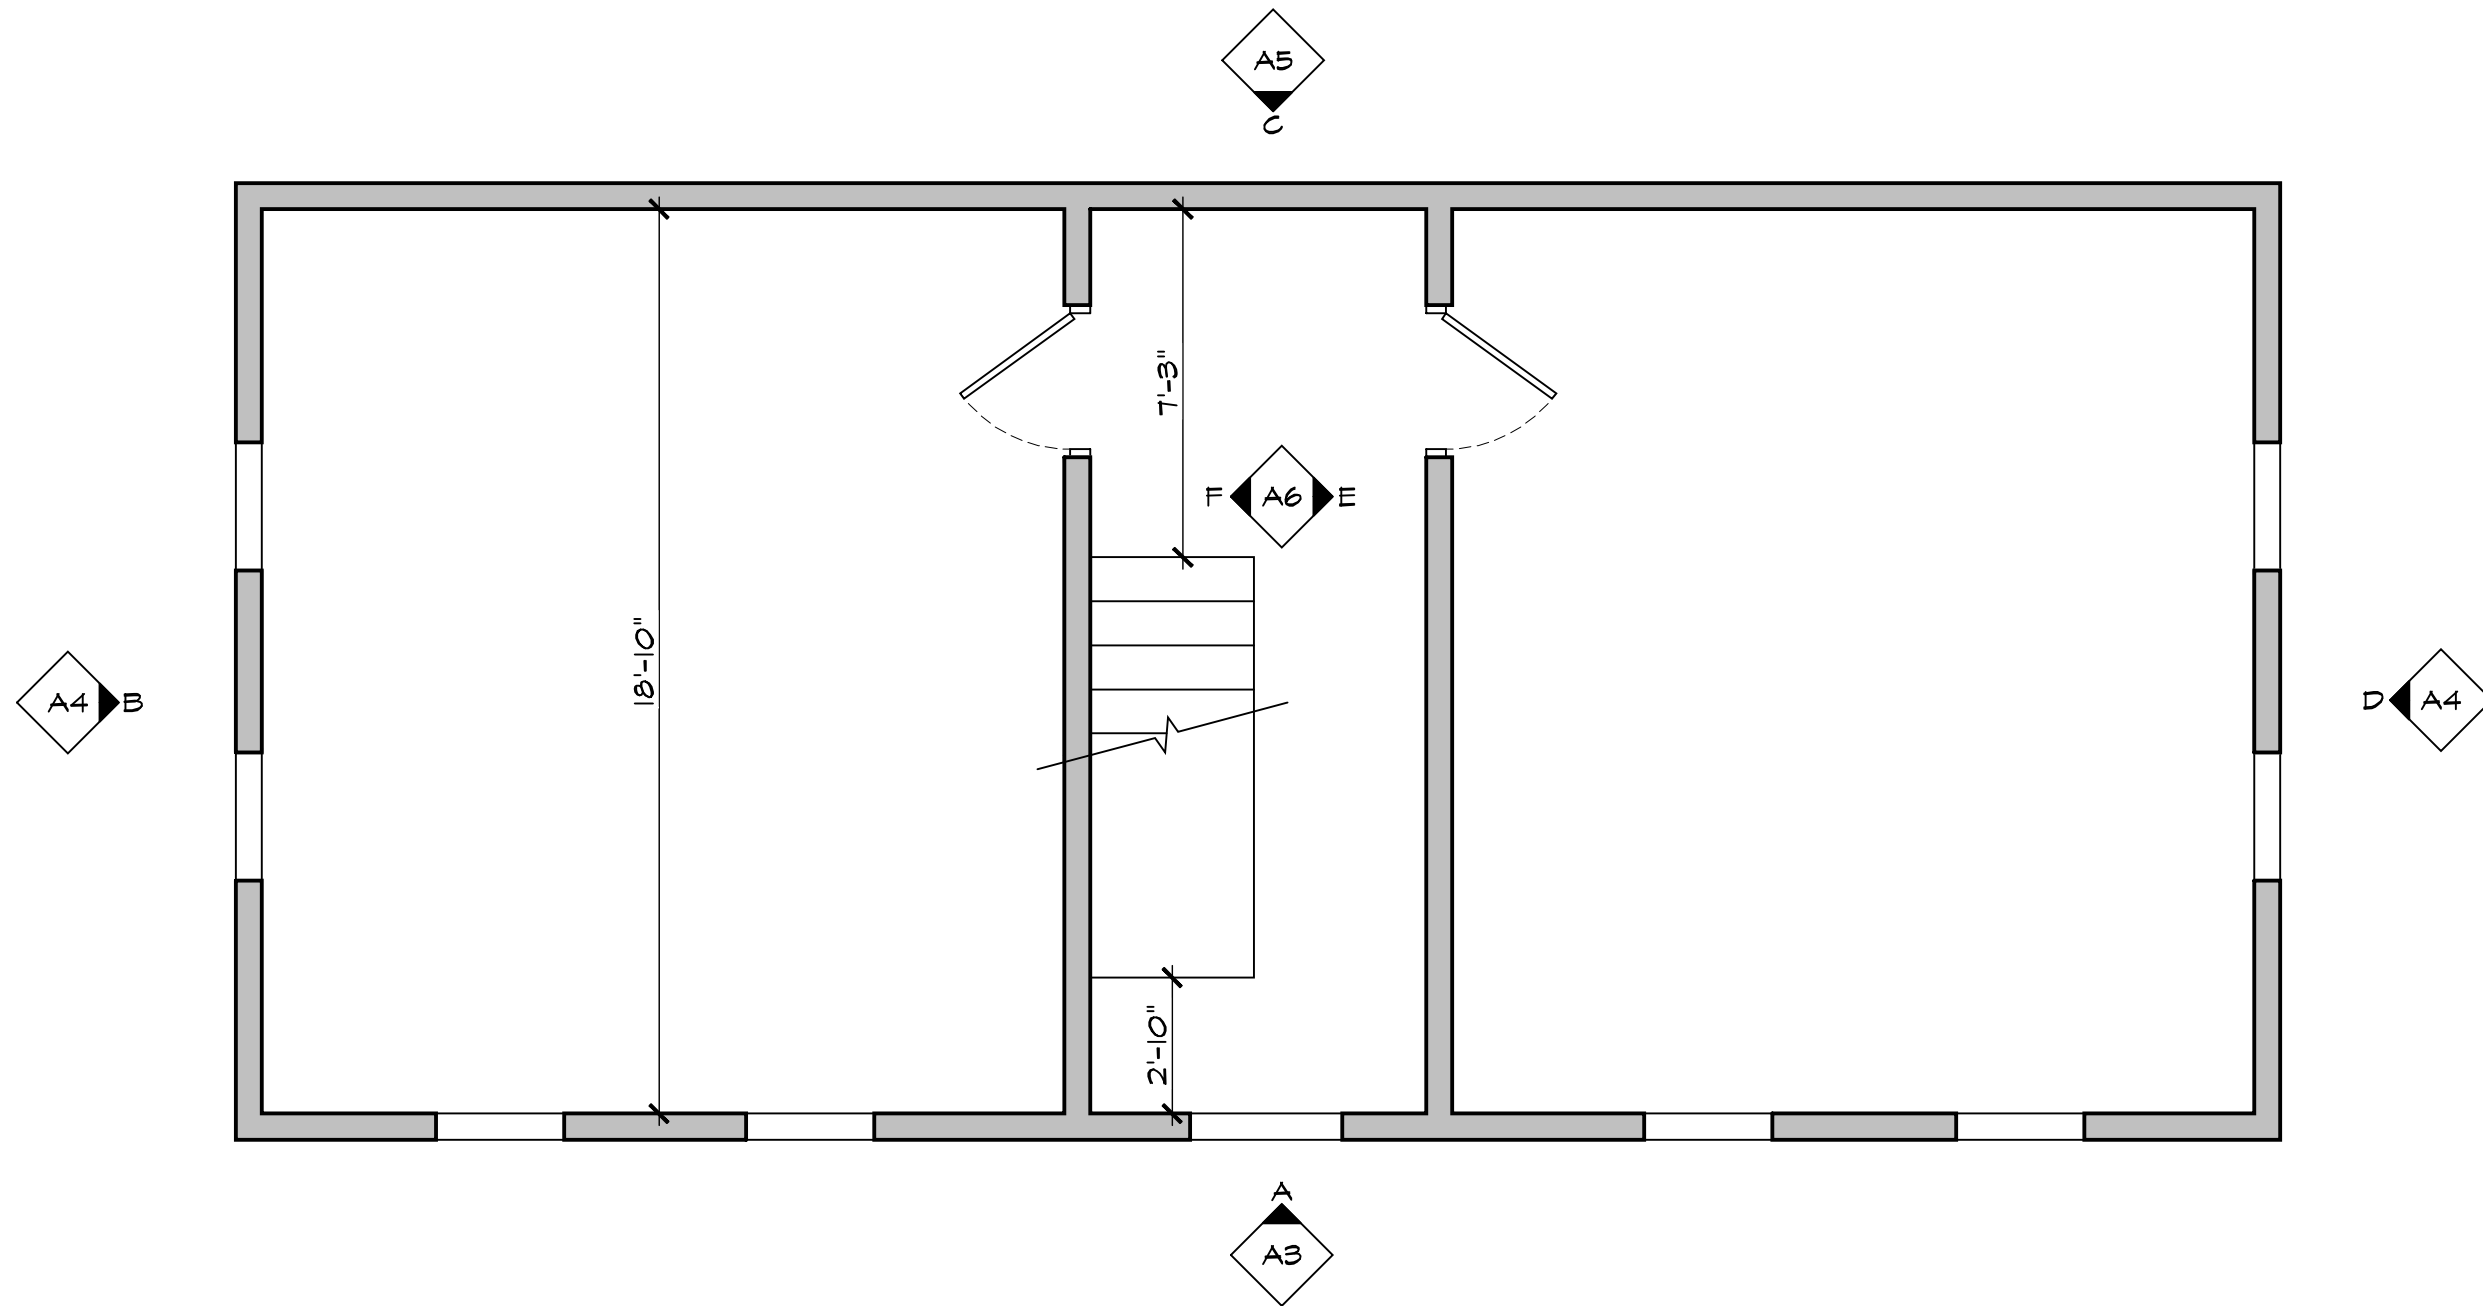

FIRST FLOOR PLAN
N.T.S.

A1

OHIO DOG TROT CABIN
Antique American
LOG CABINS

BARNEY GRUESER: OWNER
7581 ANGEL RIDGE RD.
ATHENS, OHIO 45701
www.antiquelogcabins.com
(t) (740) 593-5882

SECOND FLOOR PLAN
N.T.S.