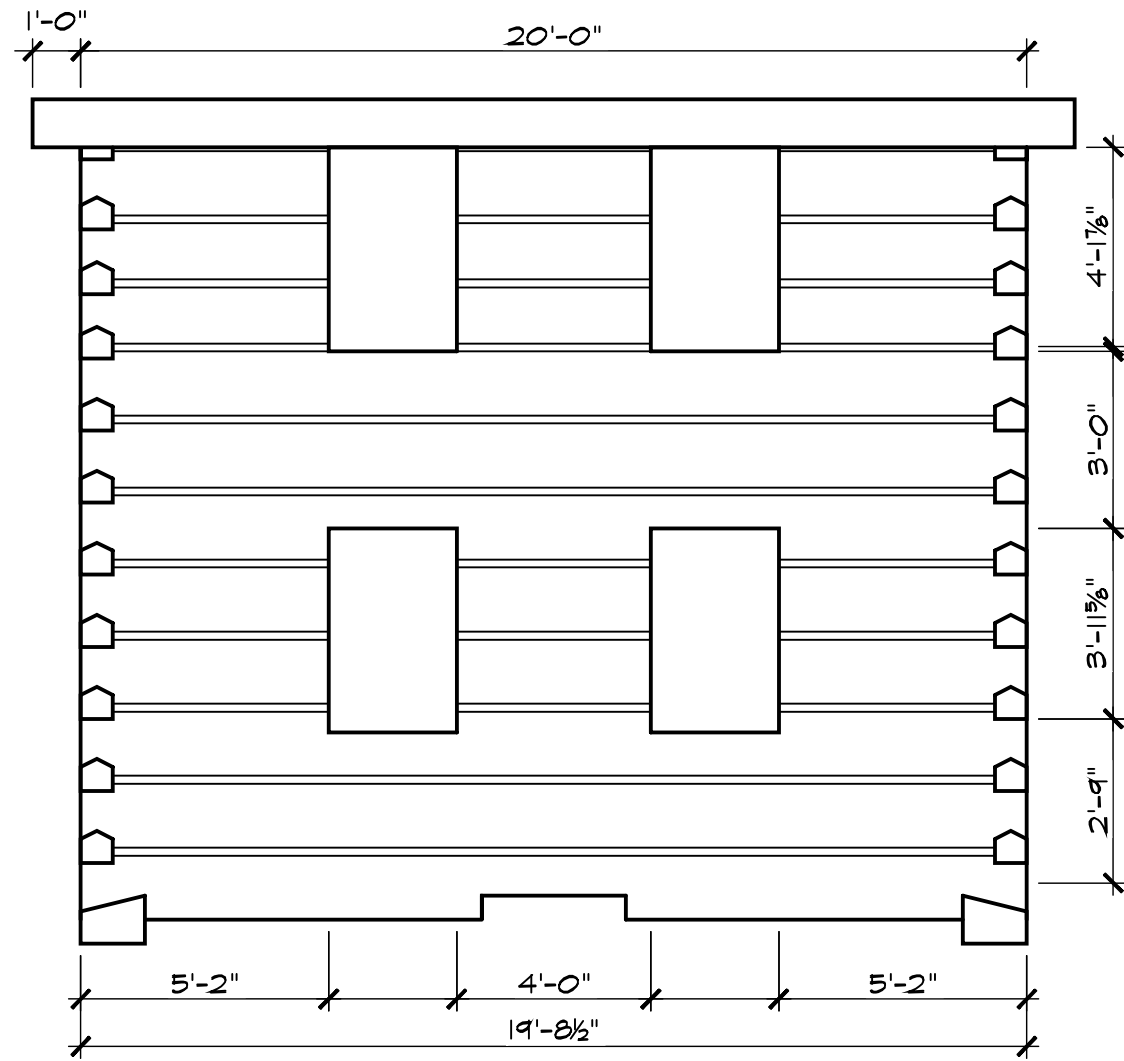

LEFT SIDE
ELEVATION
N.T.S. B
A4