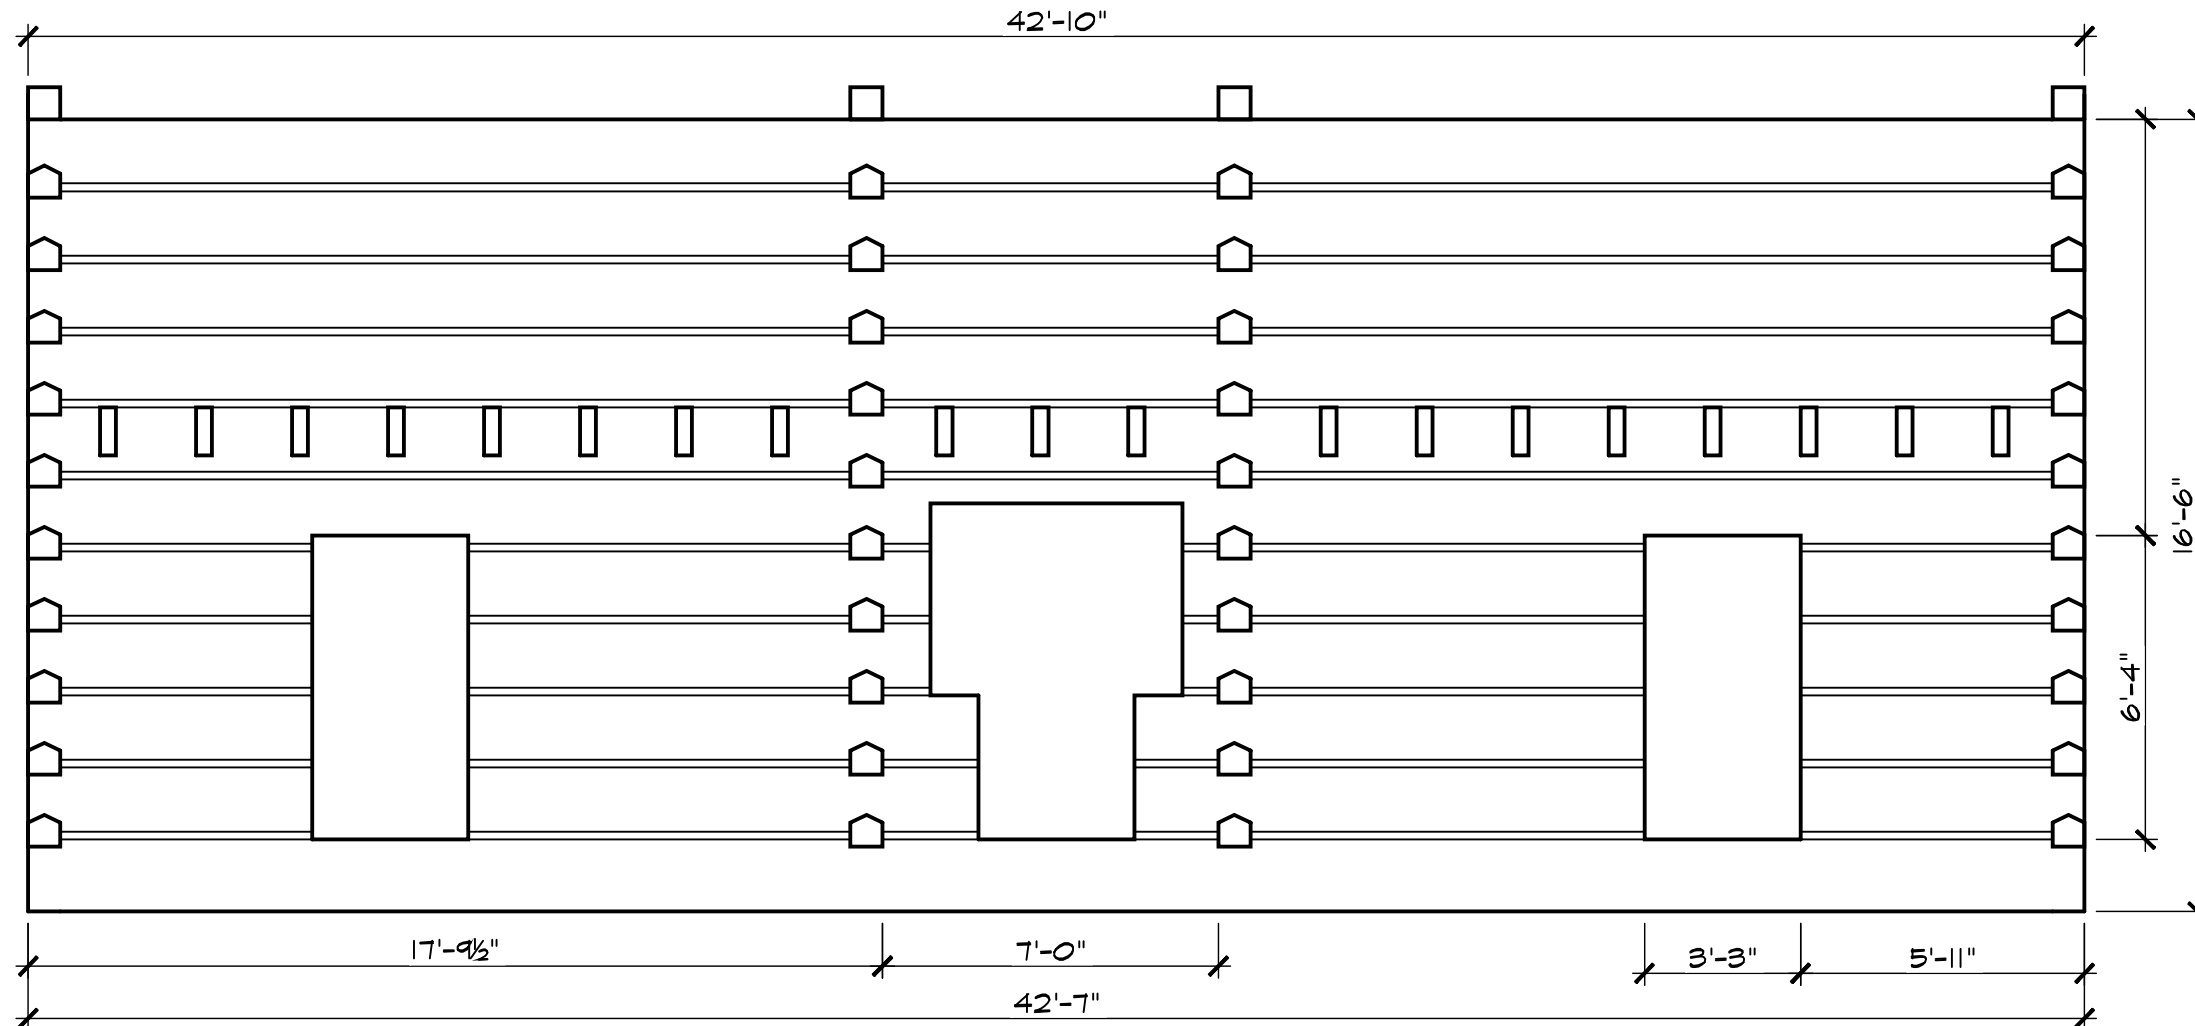

BACK
ELEVATION
N.T.S.

A5

OHIO DOG TROT CABIN
Antique American
LOG CABINS

BARNEY GRUESER: OWNER
7581 ANGEL RIDGE RD.
ATHENS, OHIO 45701
www.antiquelogcabins.com
(t) (740) 593-5882