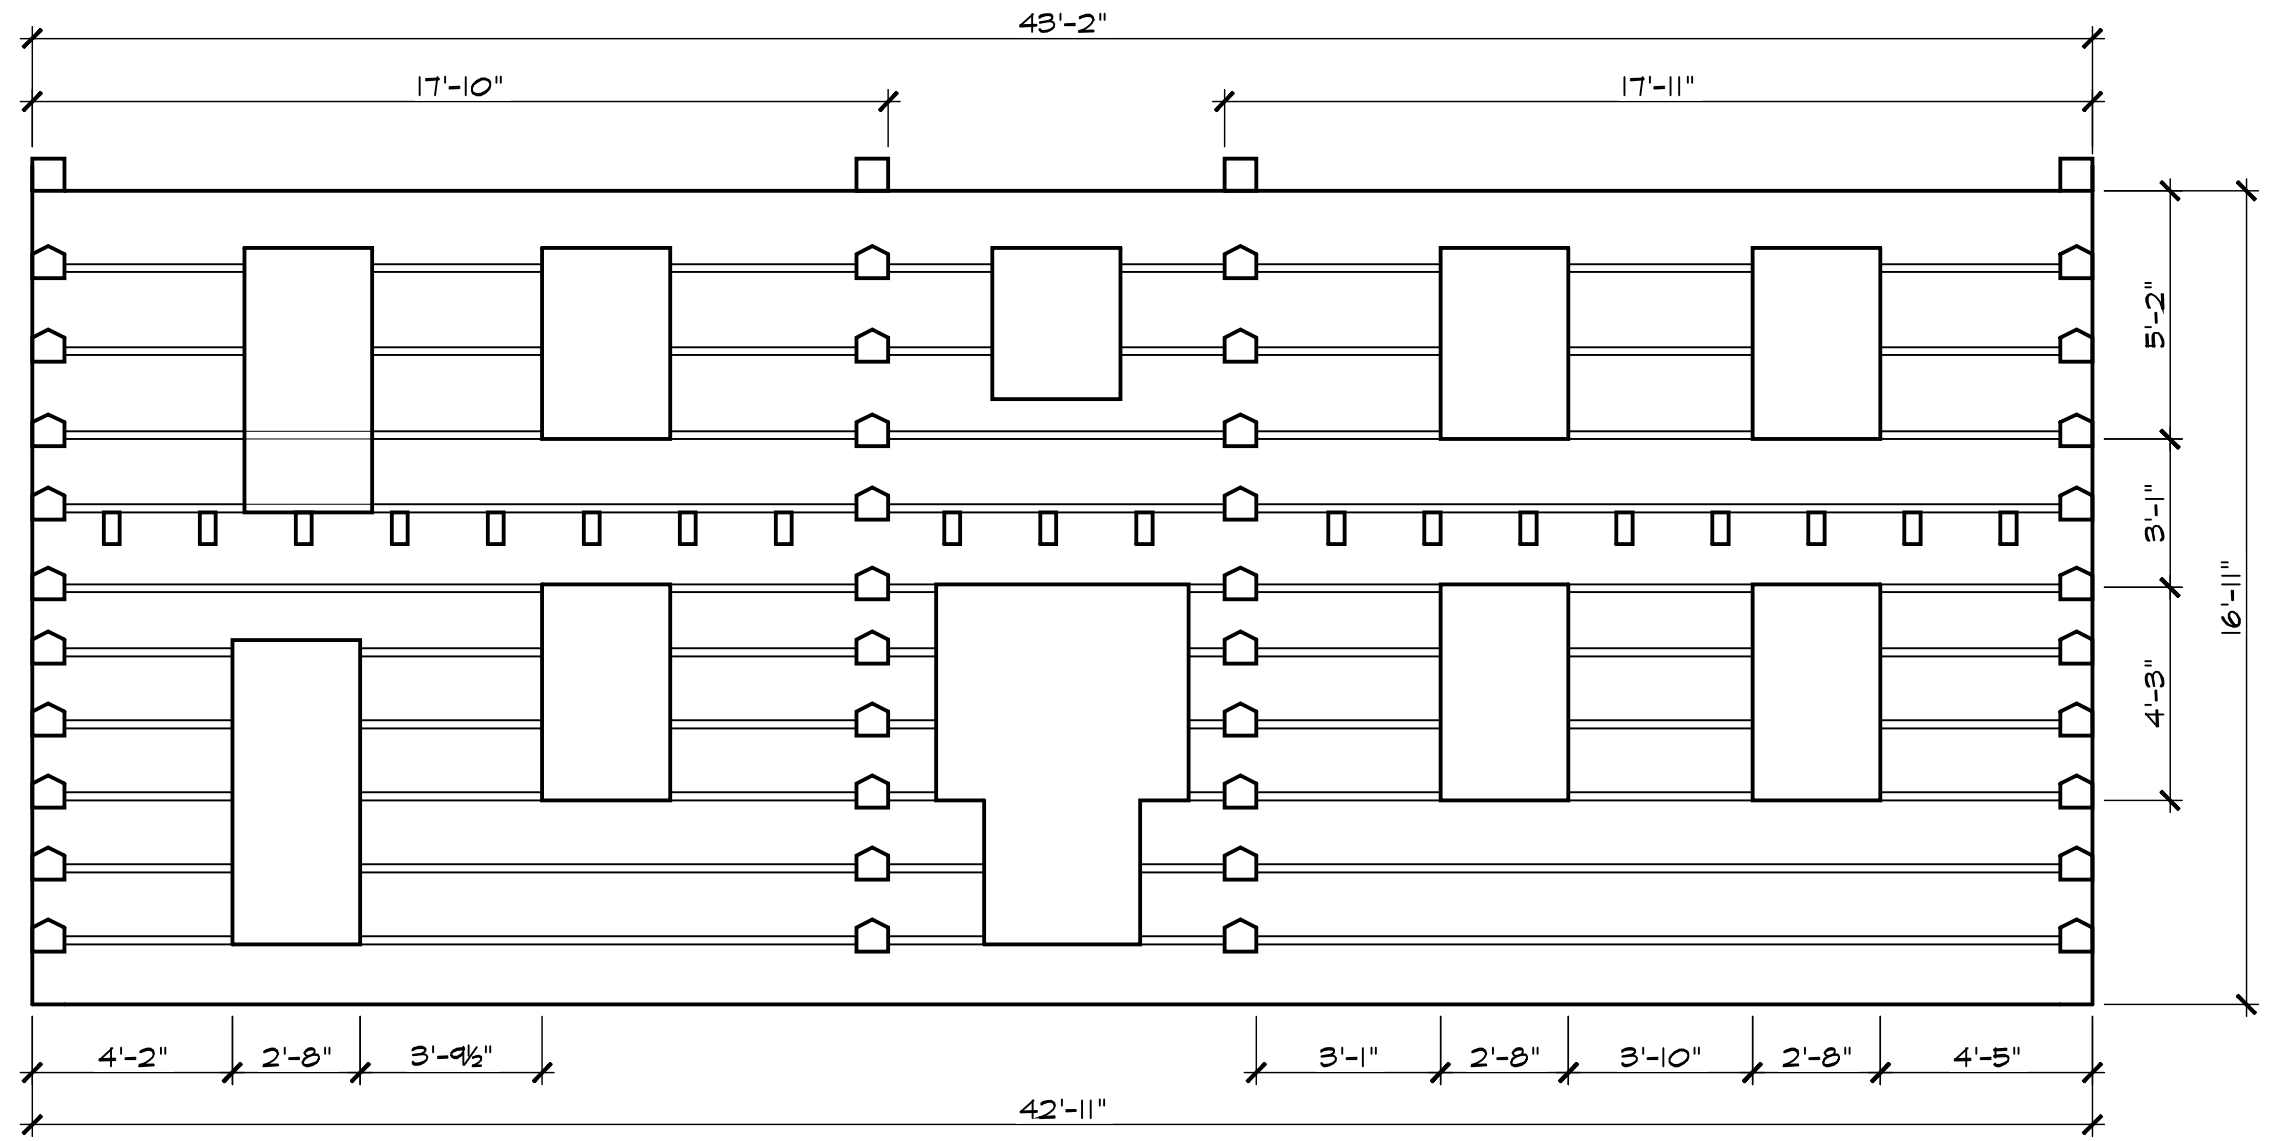

FRONT
ELEVATION
N.T.S.

A3

OHIO DOG TROT CABIN
Antique American
LOG CABINS

BARNEY GRUESER: OWNER
7581 ANGEL RIDGE RD.
ATHENS, OHIO 45701
www.antiquelogcabins.com
(t) (740) 593-5882